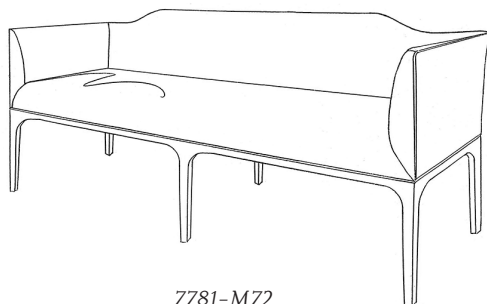

DORSET BENCH

This elegantly styled bench is perfect for an entry way or at the foot of a bed. Its delicately curved back and slender shaped arms accentuate the simple curves on perfectly proportioned legs, adding to it's sophisticated profile. Add any of our design options such as a premium finish or nail head trim to create your own individual look.

dimensions

OUTSIDE: 50" wide x 21" deep x 29" high

INSIDE: 44" wide x 19" deep x 12" high

SEAT HEIGHT: 19"

ARM HEIGHT: 27"

standard features

Tight upholstered seat and top

Tapered leg with corner detail

All over welt

COM yardage

SKU	Plain 54" Fabric	2-14" Repeat	15-27" Repeat	28-36" Repeat
7781-M50	5.5	6.5	7.5	9.5
7781-M72	6.5	7.5	8.5	10.5

For larger repeats, please call for yardage requirements.

Please note: COM yardage requirements provided by Thibaut are estimates. Fabric and frame layouts can vary which may require additional yardage.

finish options

Available in standard or premium wood finishes or

Benjamin Moore paint colors

as shown

Fabric: W73446, Piper in Kelly Green from Landmark Textures

Driftwood standard wood finish

7781-M72