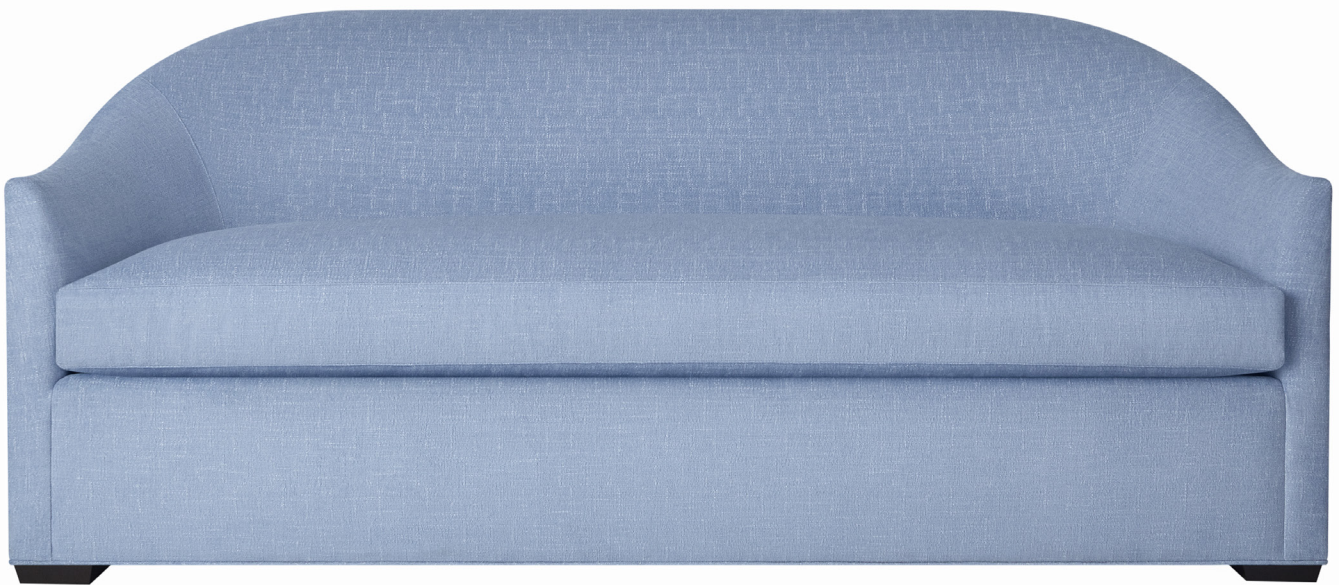

### *dimensions*

OUTSIDE: 78.5" wide x 34.5" deep x 34.5" high

INSIDE: 71" wide x 22" deep x 14" high

SEAT HEIGHT: 20"

ARM HEIGHT: 24"

### *standard size also available*

1540-S90: 90" wide x 34.5" deep x 34.5" high

## HARPER SOFA WITH UPHOLSTERED BASE

1540-S78

The Harper Sofa is a lovely landing spot to enjoy cocktails and conversations due to its smaller size. This style is offered with an exposed wood leg or upholstered base and flared arms. The sofa is offered in two sizes, 78" (one cushion) and 90" (two cushions).