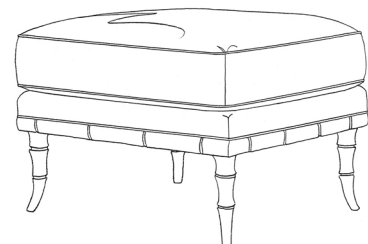

DEVON OTTOMAN & BENCH

Bamboo styling adds flair to the base and legs of the Devon Ottoman and Bench. Select finish colors to enhance your chosen fabric and add a note of chinoiserie style to any setting.

sizes available

7771-M30 30" wide x 22" deep x 17" high

7771-M48 48" wide x 22" deep x 17" high

7771-M64 64" wide x 22" deep x 17" high

standard features

Semi-attached cushion top

Carved bamboo-style base and legs

COM yardage

SKU	Plain 54" Fabric	2-14" Repeat	15-27" Repeat	28-36" Repeat
7771-M30	3	4	4.5	4.5
7771-M48	3	4	4.5	4.5
7771-M64	4.5	5.5	6.5	7

For larger repeats, please call for yardage requirements.

Please note: COM yardage requirements provided by Thibaut are estimates. Fabric and frame layouts can vary which may require additional yardage.

finish options

Available in standard or premium wood finishes or Benjamin Moore paint colors

as shown

7771-M48

Fabric: W74919, Leon in Aqua from Gatehouse Wovens

Linen premium painted finish

7771-M30