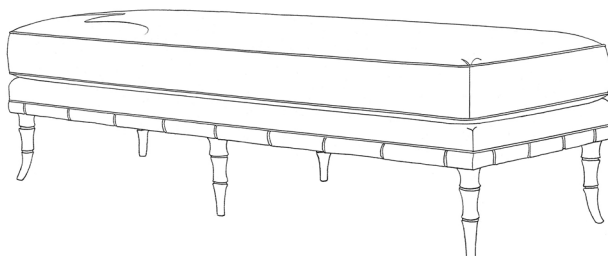

DEVON OTTOMAN & BENCH

Bamboo styling adds flair to the base and legs of the Devon Ottoman and Bench. Select finish colors to enhance your chosen fabric and add a note of chinoiserie style to any setting.

sizes available

7771-M30 30" wide x 22" deep x 17" high

7771-M48 48" wide x 22" deep x 17" high

7771-M64 64" wide x 22" deep x 17" high

standard features

Semi-attached cushion top

Carved bamboo-style base and legs

COM yardage

SKU	Plain 54" Fabric	2-14" Repeat	15-27" Repeat	28-36" Repeat
7771-M30	3	4	4.5	4.5
7771-M48	3	4	4.5	4.5
7771-M64	4.5	5.5	6.5	7

For larger repeats, please call for yardage requirements.

Please note: COM yardage requirements provided by Thibaut are estimates. Fabric and frame layouts can vary which may require additional yardage.

finish options

Available in standard or premium wood finishes or Benjamin Moore paint colors

as shown

7771-M48

Fabric: W74919, Leon in Aqua from Gatehouse Wovens

Linen premium painted finish

7771-M64