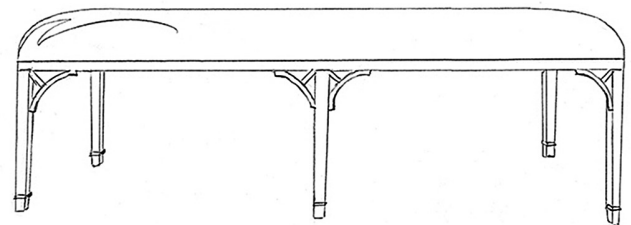

PARKER BENCH

The design of the base and legs of this bench will add a touch of Chinoiserie style to any interior. It is available in two different sizes for use in foyers, hallways and bedrooms.

sizes available

7778-M46 46.25" wide x 18.5" deep x 19.5" high

7778-M72 72.25" wide x 18.5" deep x 19.5" high

standard features

Tight upholstered top

Tapered leg with fretwork detail

COM yardage

SKU	Plain 54" Fabric	2-14" Repeat	15-27" Repeat	28-36" Repeat
7778-M46	2	2.5	3	3.5
7778-M72	2.5	3	3.5	4

For larger repeats, please call for yardage requirements.

Please note: COM yardage requirements provided by Thibaut are estimates. Fabric and frame layouts can vary which may require additional yardage.

finish options

Available in standard or premium wood finishes or Benjamin Moore paint colors

as shown

7778-M46

Fabric: W80419, Trixie in Navy and Sky from

Woven Resource 10: Menagerie

Light Mahogany standard wood finish

7778-M72