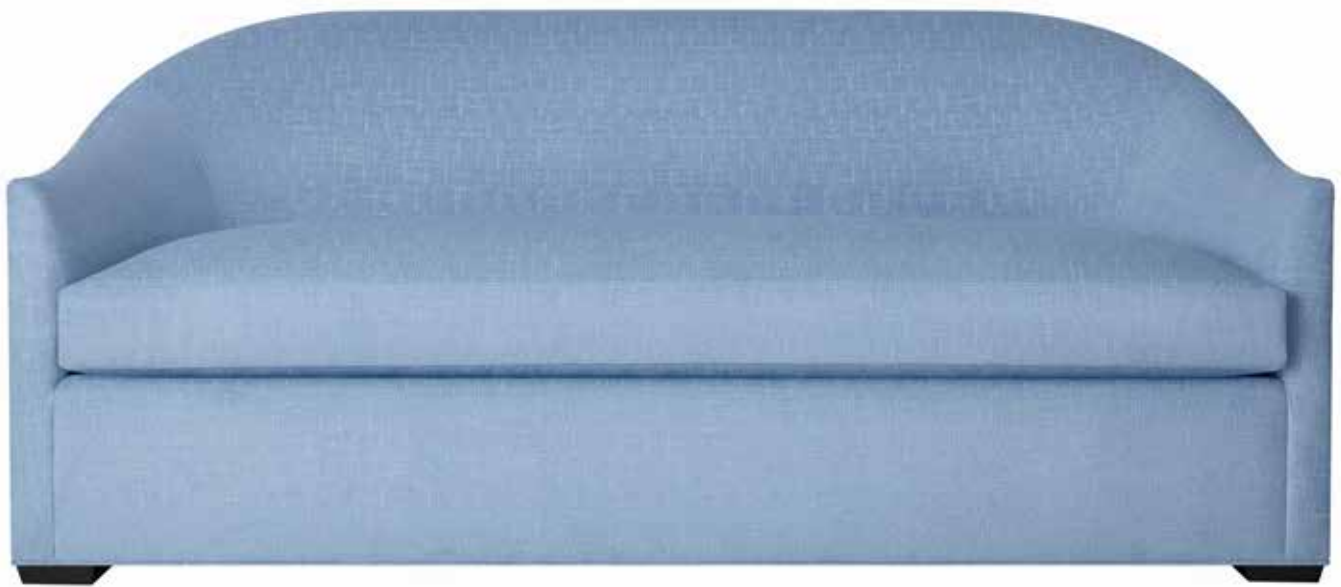

THIBAUT

HARPER SOFA WITH UPHOLSTERED BASE

1540-S78

dimensions

OUTSIDE: 78.5" wide x 34.5" deep x 34.5" high

INSIDE: 71" wide x 22" deep x 14" high

SEAT HEIGHT: 20"

ARM HEIGHT: 24"

standard size also available

1540-S90: 90" wide x 34.5" deep x 34.5" high

exposed wood leg (photos on back)

1541-S78: 78" wide x 34.5" deep x 34.5" high

1541-S90: 90" wide x 34.5" deep x 34.5" high

HARPER SOFA WITH UPHOLSTERED BASE

1540-S78

The Harper Sofa is a lovely landing spot to enjoy cocktails and conversations due to its smaller size. This style is offered with an exposed wood leg or upholstered base and flared arms. The sofa is offered in two sizes, 78" (one cushion) and 90" (two cushions).

dimensions

OUTSIDE: 78.5" wide x 34.5" deep x 34.5" high

INSIDE: 71" wide x 22" deep x 14" high

SEAT HEIGHT: 20"

ARM HEIGHT: 24"

standard features

Spring Down bench seat cushion(s)

Self-welt on base only