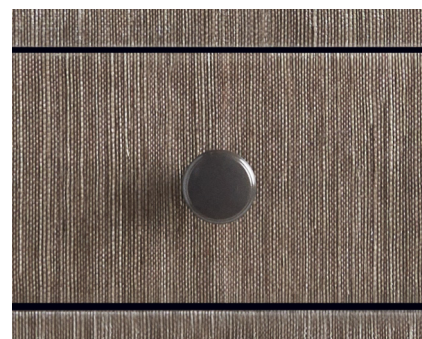

dimensions

22" wide x 22" deep x 26" high

standard features

One 4.5" high upper drawer
3/4" square steel base
X-stretcher 4" off the floor of 1/2" square steel
Permanent water, stain and chemical resistant varnish applied to wallcovering
Mitered or non-mitered wallcovering application on top
Knobs as shown below

grasscloth wallcoverings

Requires 2 rolls of wallcovering (included).
We offer a wide assortment of Thibaut textured and grasscloth wallcoverings; [Click here](#) for our list of approved wallcoverings.

custom options

Customizable by the inch
3/4" plain, hammered or scored square or 3/4" round bamboo steel frame
13 metal Standard and Premium finish options
Clear glass top available, made to measure
Please call for details and pricing.

as shown

Wrapped in T41176 Shang Extra Fine Sisal in Ash
from Grasscloth Resource Vol. 3
T41 Oil Rubbed Bronze standard metal finish
Antique Brass knob