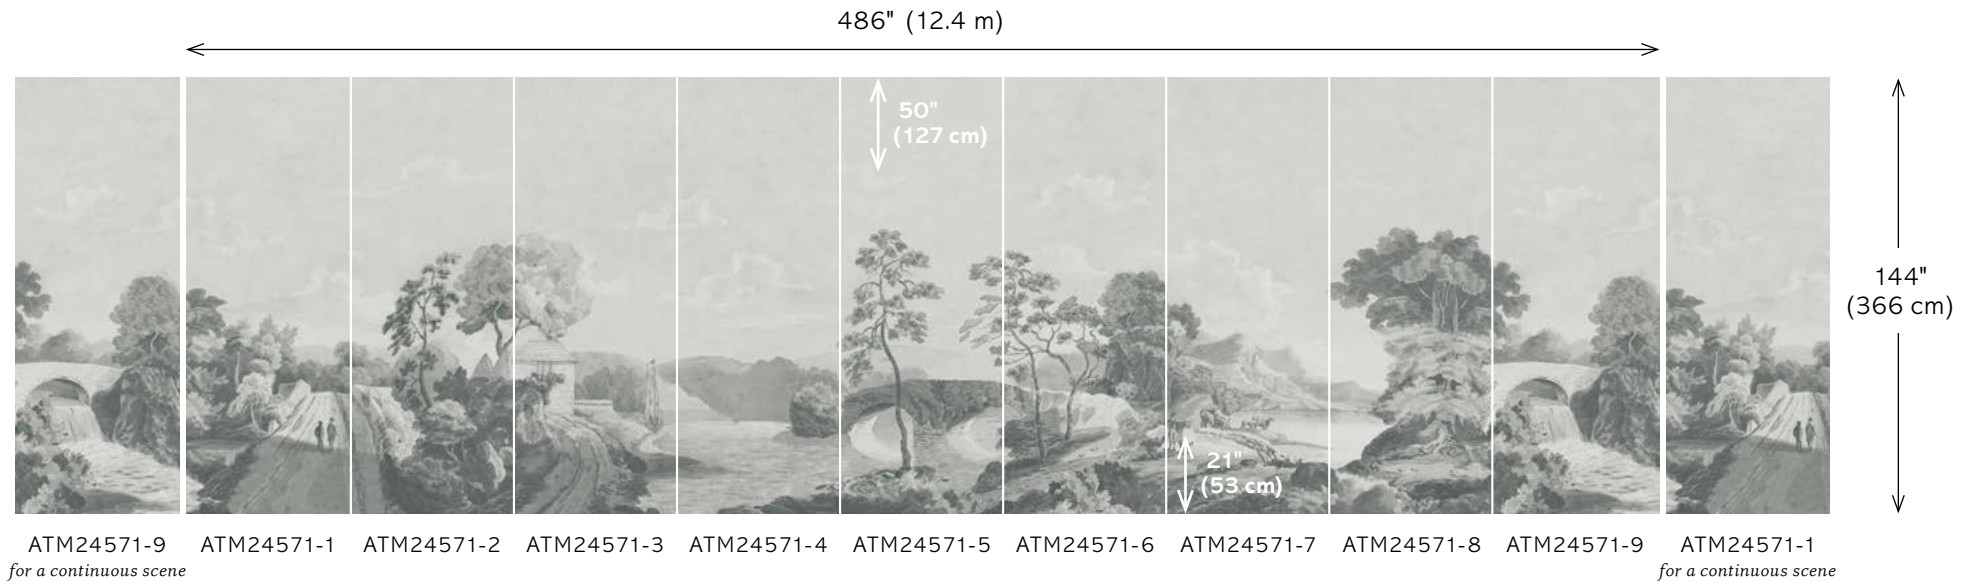

Savery Mural

GREY

ATM24571 for full set of 9 panels

The Savery Mural is a 9 panel set that totals 486" or 40.5' (12.4 m) wide. Each panel is untrimmed at 56" (54" wide after trimming 137 cm) and 144" (366 cm) high*. Sold by the panel, with a minimum of 3 panels, the mural is a continuous scene, as the left side of Panel 1 joins with the right side of Panel 9, shown in italics above. Custom options are available—[click here](#) for more information.

ANNA FRENCH

*Savery Mural is also available at a reduced scale, ideal for above a chair rail. This version consists of 5 panels, totaling 270" (686 cm) wide. Each panel is untrimmed at 56" (54" wide after trimming 137 cm) and 144" (366 cm) high. A minimum of 5 panels is required per order. Additional panels may be ordered at this size.