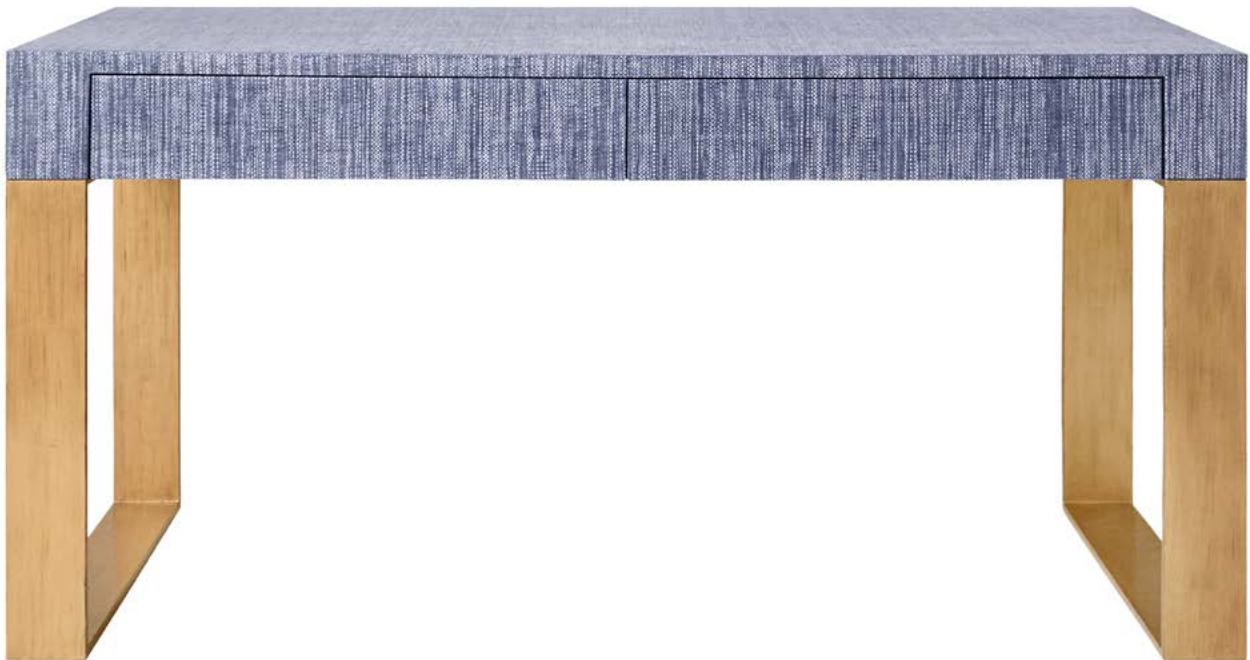

## WRAPPED DESK WITH 2 DRAWERS & METAL BASE

7876-T60

*dimensions shown*

60" wide x 30" deep x 30" high

1/2" x 4" plain steel legs

*Custom sizes available—please call for details*

*standard sizes also available*

7876-T54: 54" wide x 30" deep x 30" high

7876-T71: 71" wide x 30" deep x 30" high

## WRAPPED DESK WITH 2 DRAWERS & METAL BASE

7876-T60

This stylish and modern desk shown with 2 drawers and 4" plain metal legs is wrapped in a Thibaut grasscloth wallcovering and is then finished with many layers of permanent varnish, creating a beautifully textured surface. Our desks are also fully customizable by the inch for a truly one-of-a-kind piece. A wide range of Thibaut wallcoverings are available providing many options for color, pattern and texture.

### *dimensions*

60" wide x 30" deep x 30" high  
1/2" x 4" steel legs