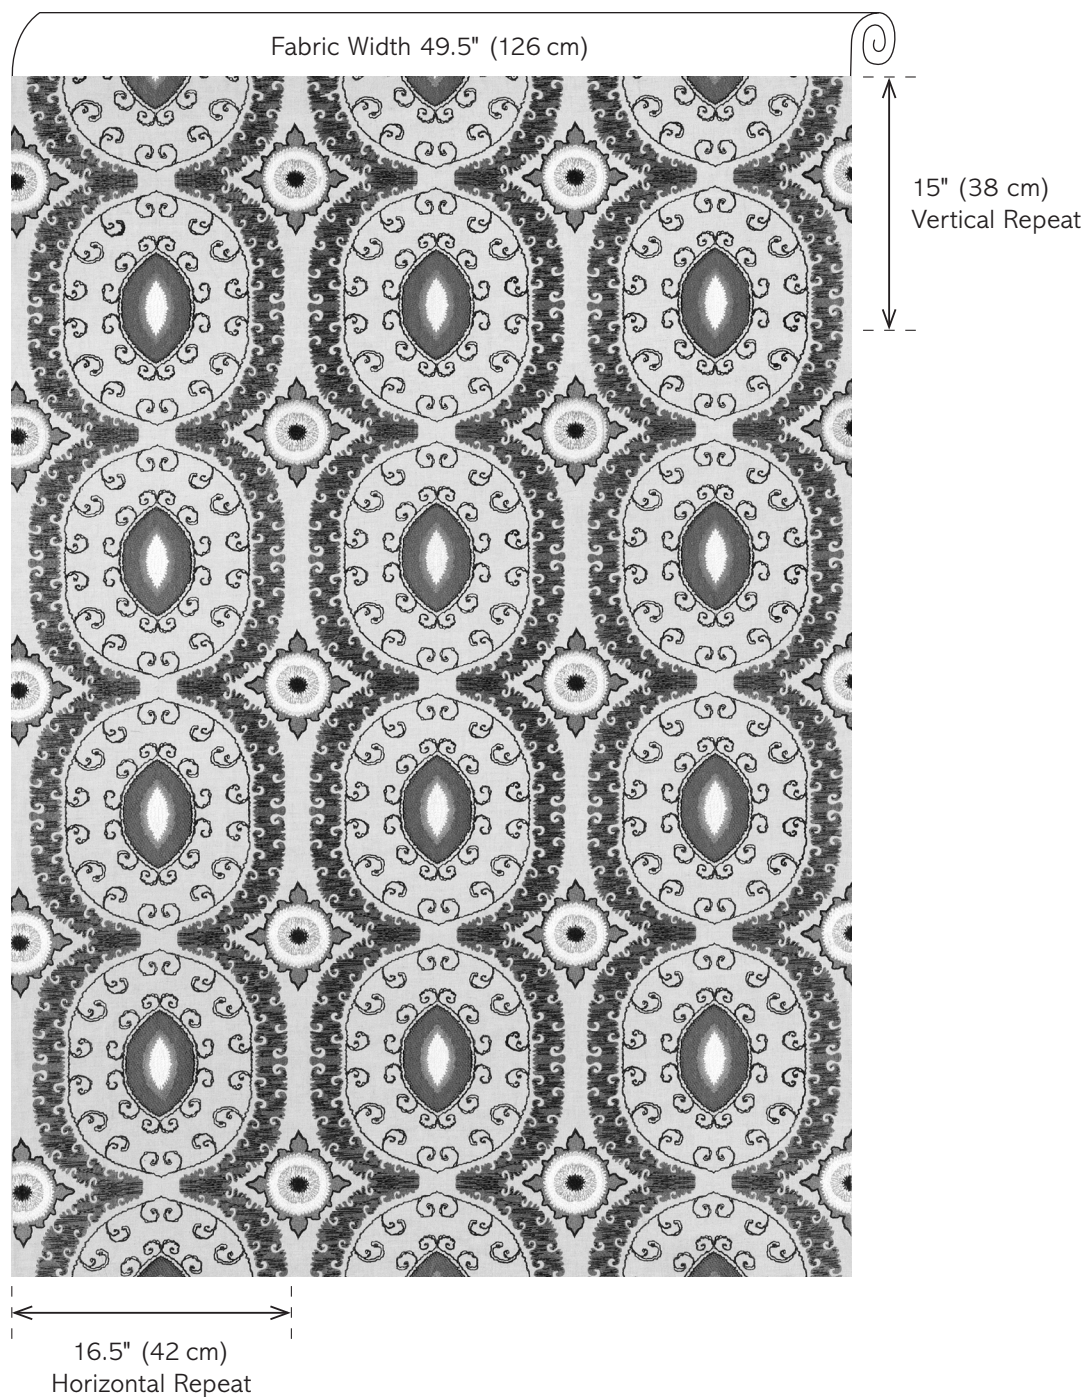

# Castile Embroidery

from

*Manor*

**ANNA FRENCH**

annafrench.co.uk US: 800 223 0704 UK: +44(0)20 7737 6555

Anna French is a division of THIBAUT