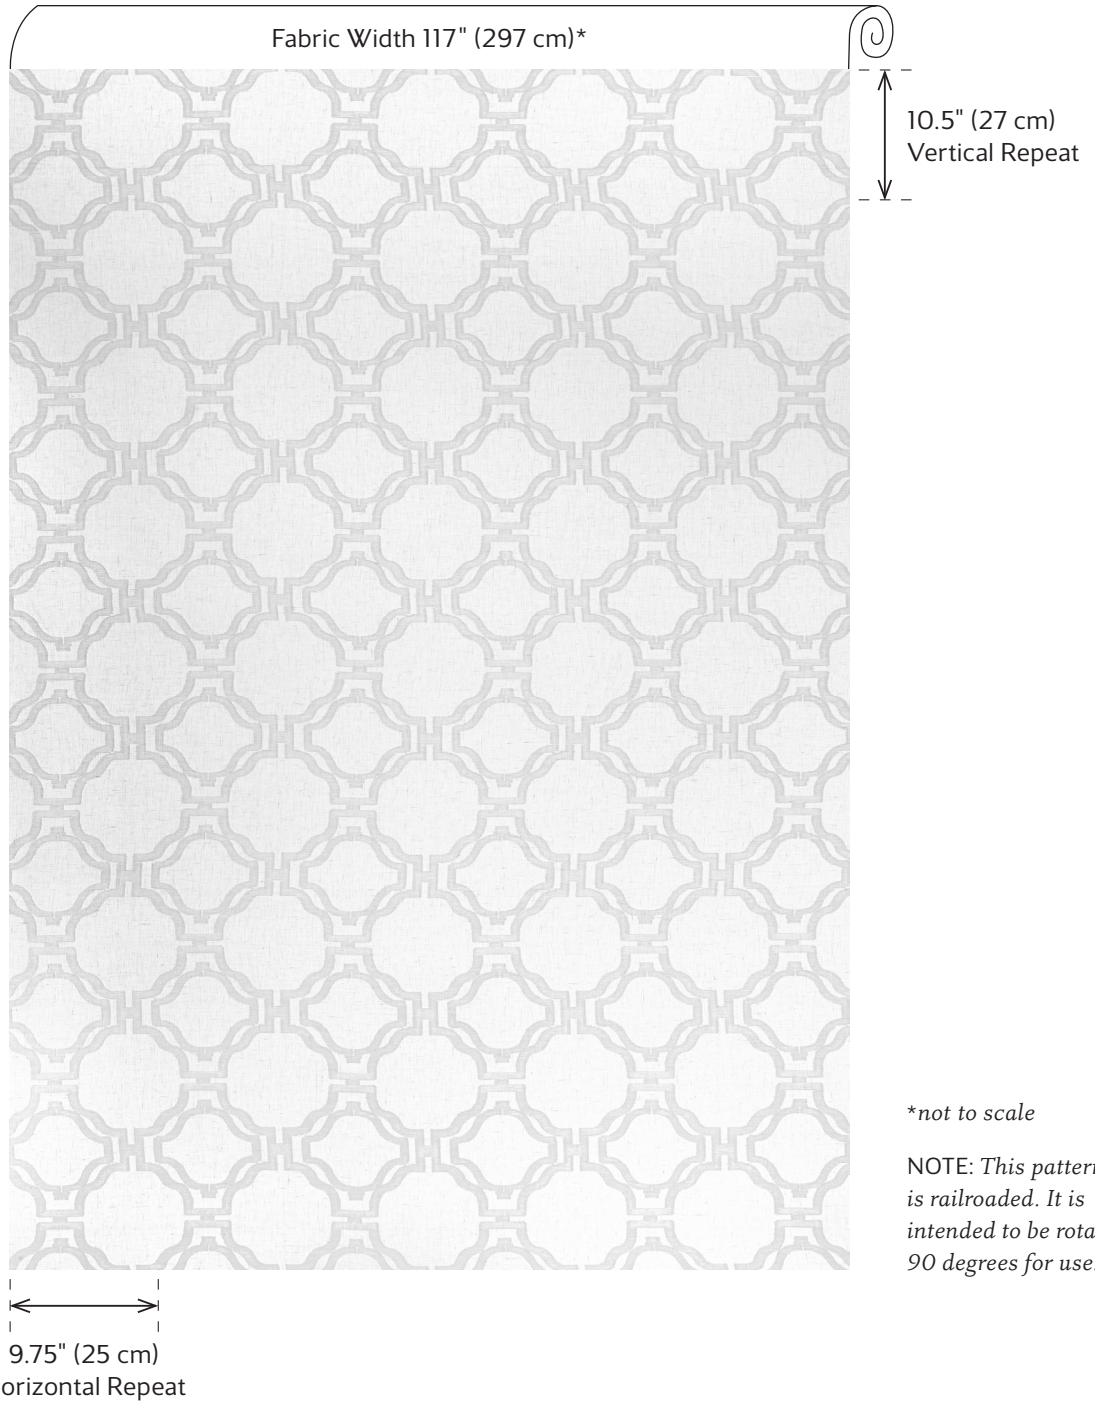

Clinton Sheer
from
ATMOSPHERE

**not to scale*

NOTE: This pattern is railroaded. It is intended to be rotated 90 degrees for use.

THIBAUT