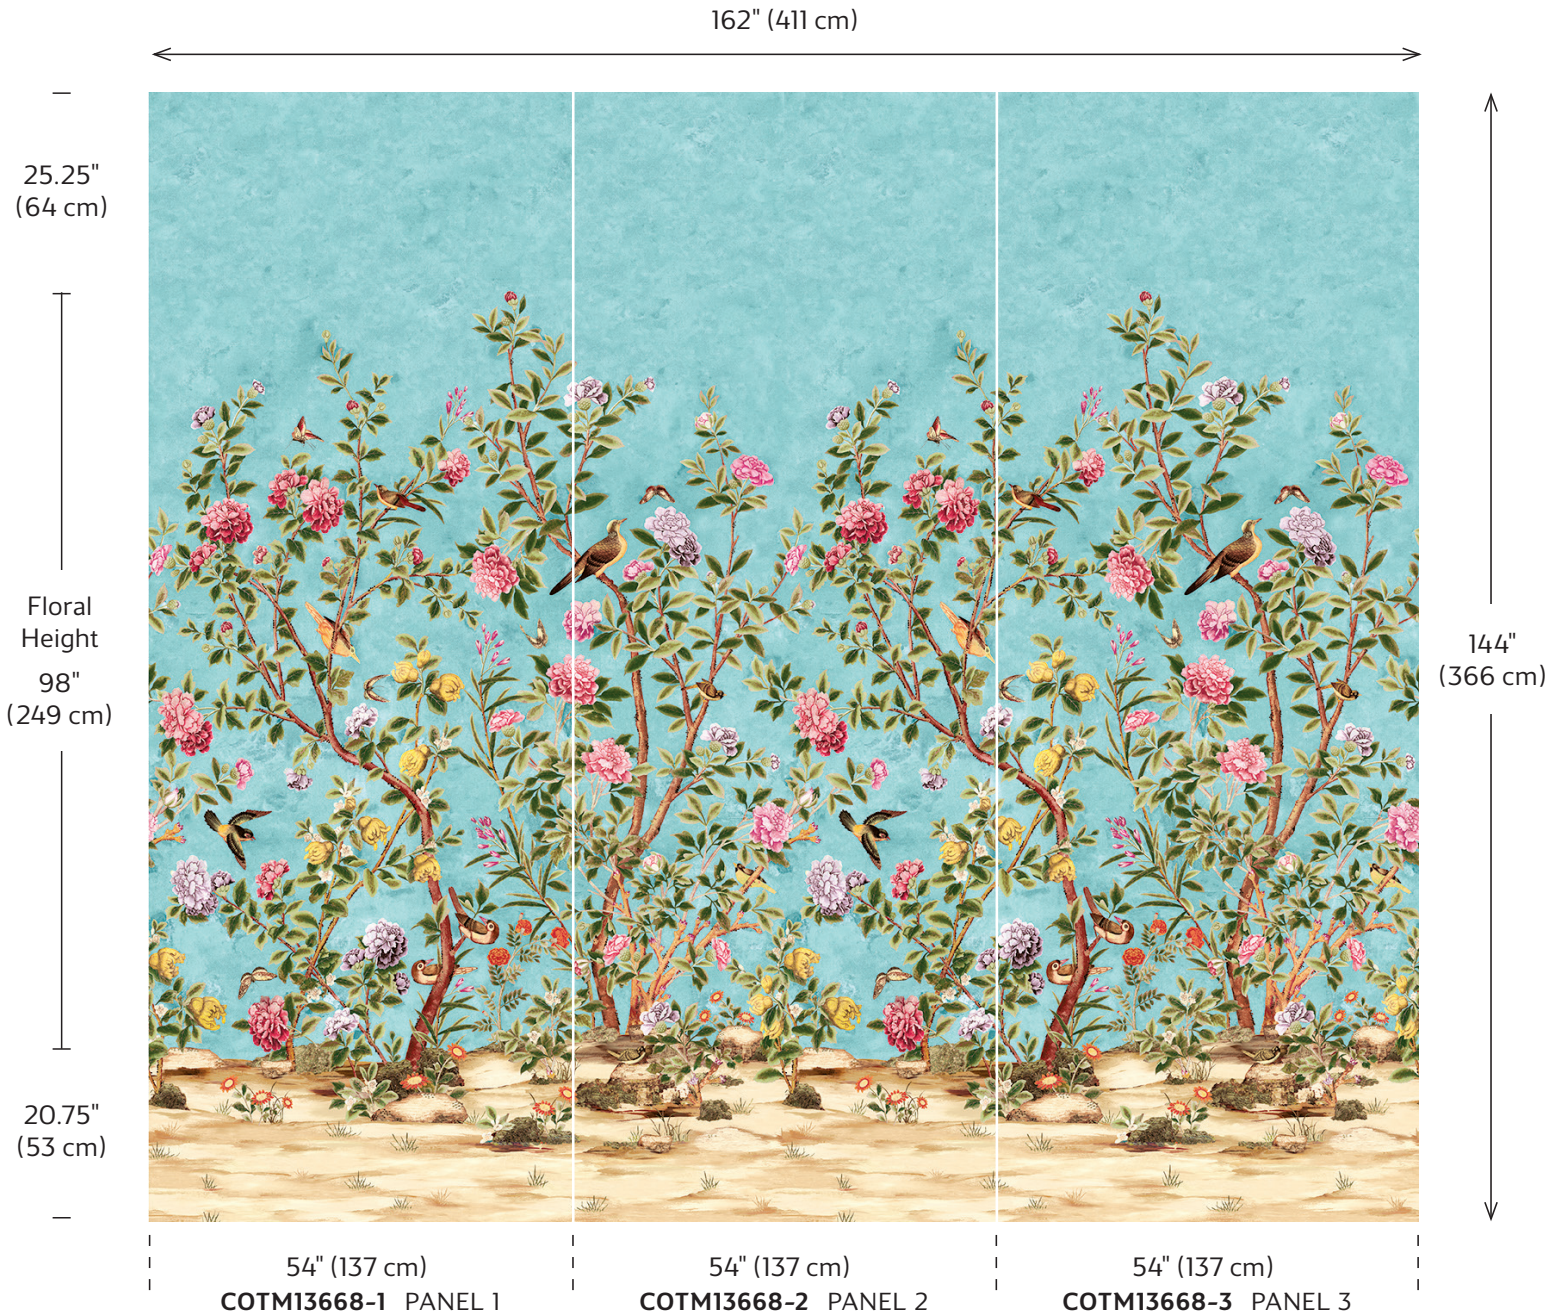

# Jardin Bloom Custom Mural

TURQUOISE

COTM13668 for full set of 3 panels

Custom sets are available to accommodate 12 ft ceilings. A minimum of three 54" (137 cm) wide untrimmed panels are required for custom orders. Additional panels can be ordered after minimum is reached. The right side of Panel 3 joins up with left side of Panel 1 for a continuous scene. Please allow 4 weeks for custom orders. Request your custom mural [here](#).