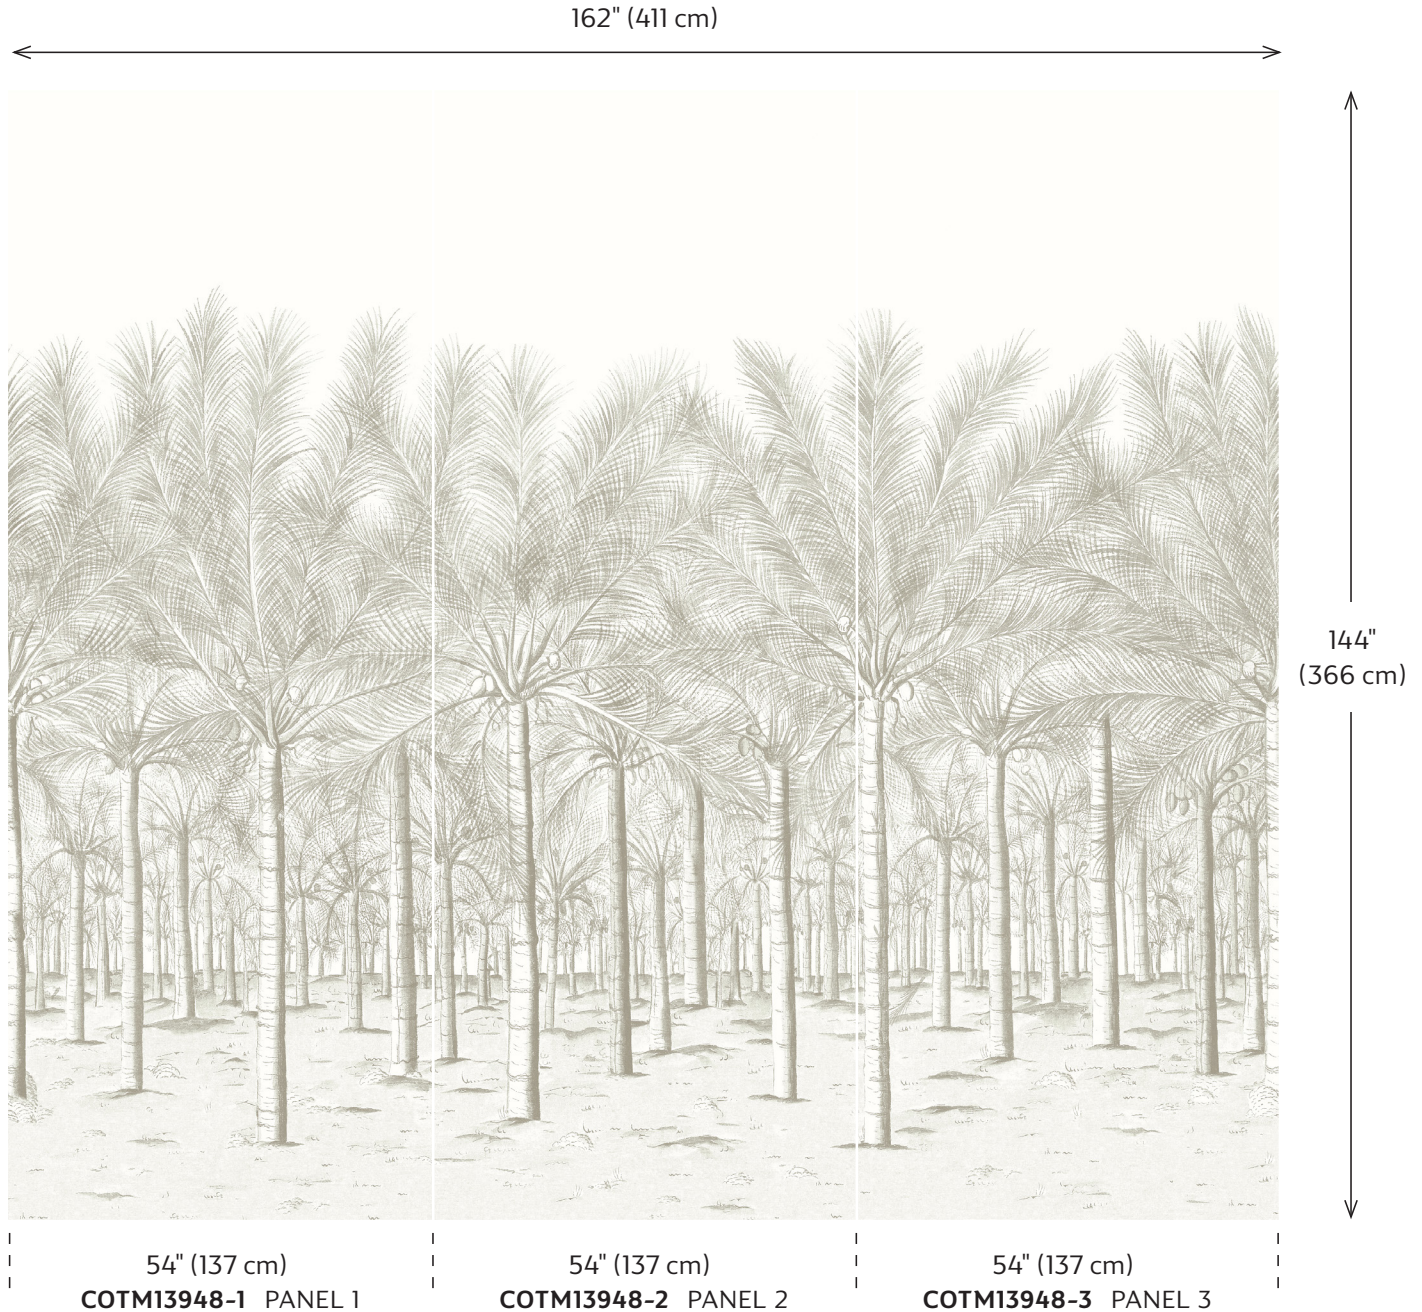

Palm Grove Custom Mural

BEIGE

COTM13948 for full set of 3 panels

A minimum of three 54" (137 cm) untrimmed panels are required for custom orders. Additional individual panels can be ordered after the minimum is reached. The right side of Panel 3 joins up with the left side of Panel 1 for a continuous scene. Please allow 4-6 weeks for custom orders. Request your custom mural [here](#).

THIBAUT