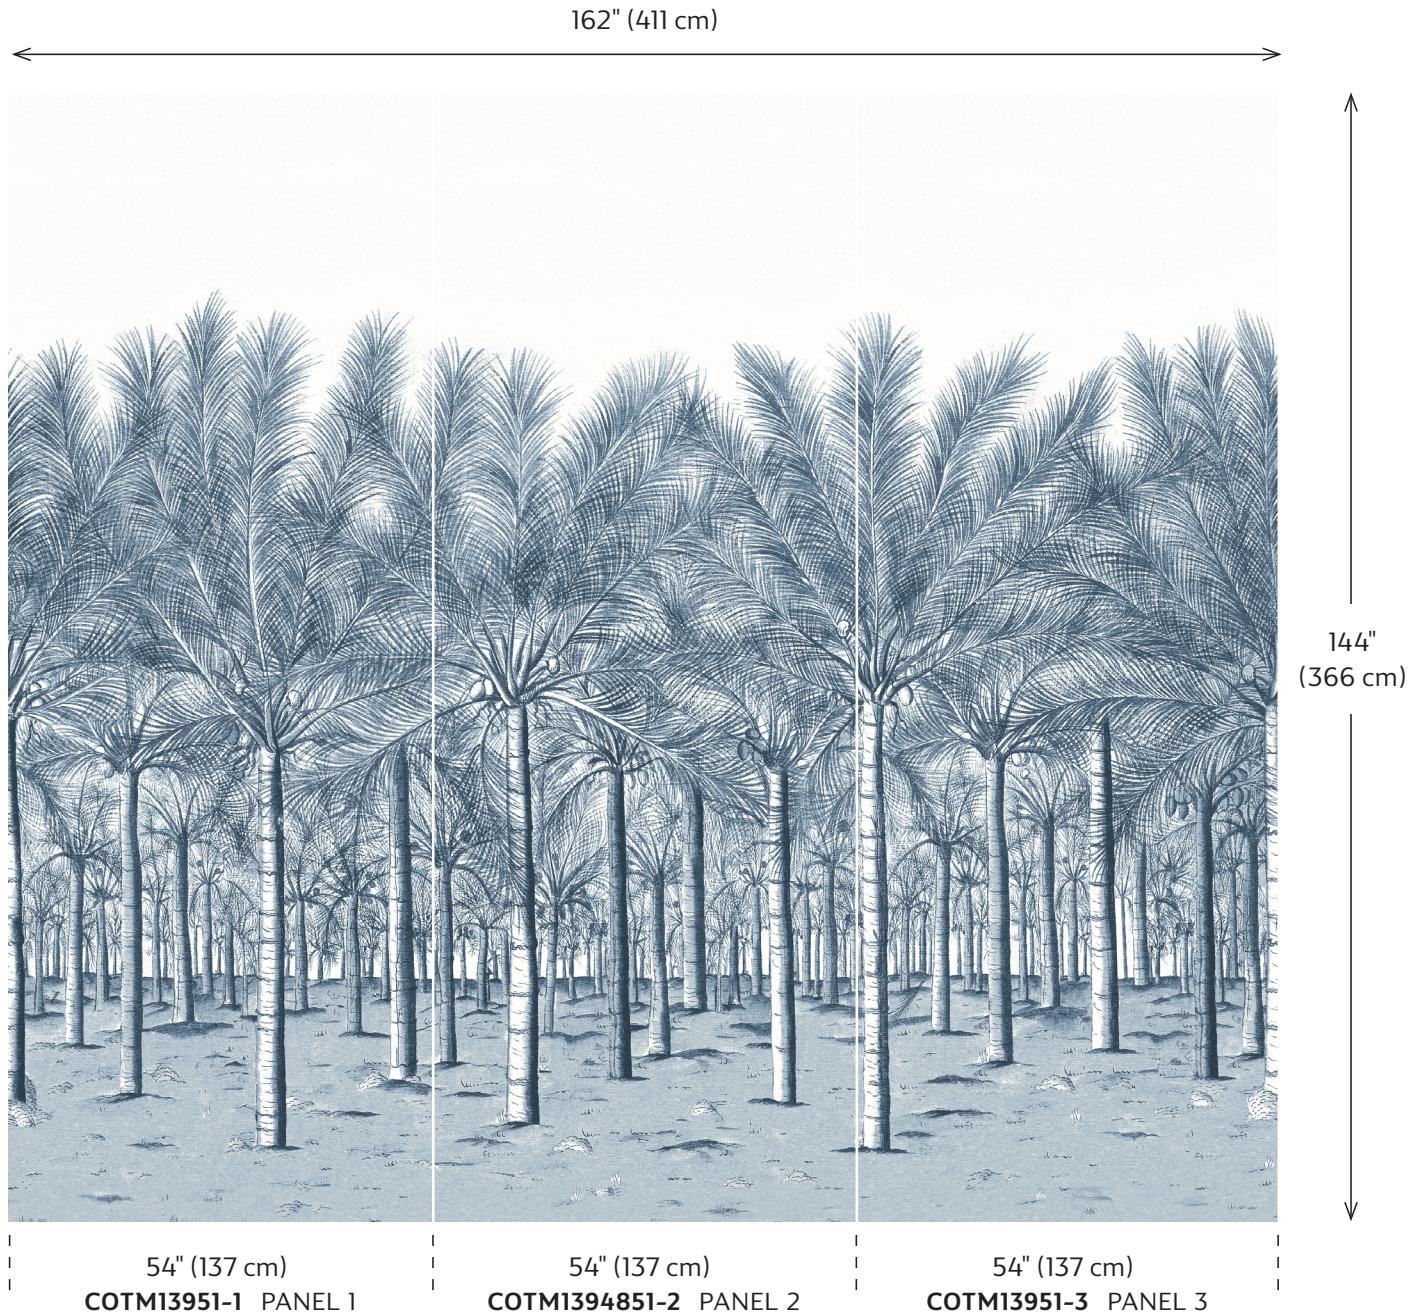

Palm Grove Custom Mural

NAVY

COTM13951 for full set of 3 panels

A minimum of three 54" (137 cm) untrimmed panels are required for custom orders. Additional individual panels can be ordered after the minimum is reached. The right side of Panel 3 joins up with the left side of Panel 1 for a continuous scene. Please allow 4-6 weeks for custom orders. Request your custom mural [here](#).

THIBAUT