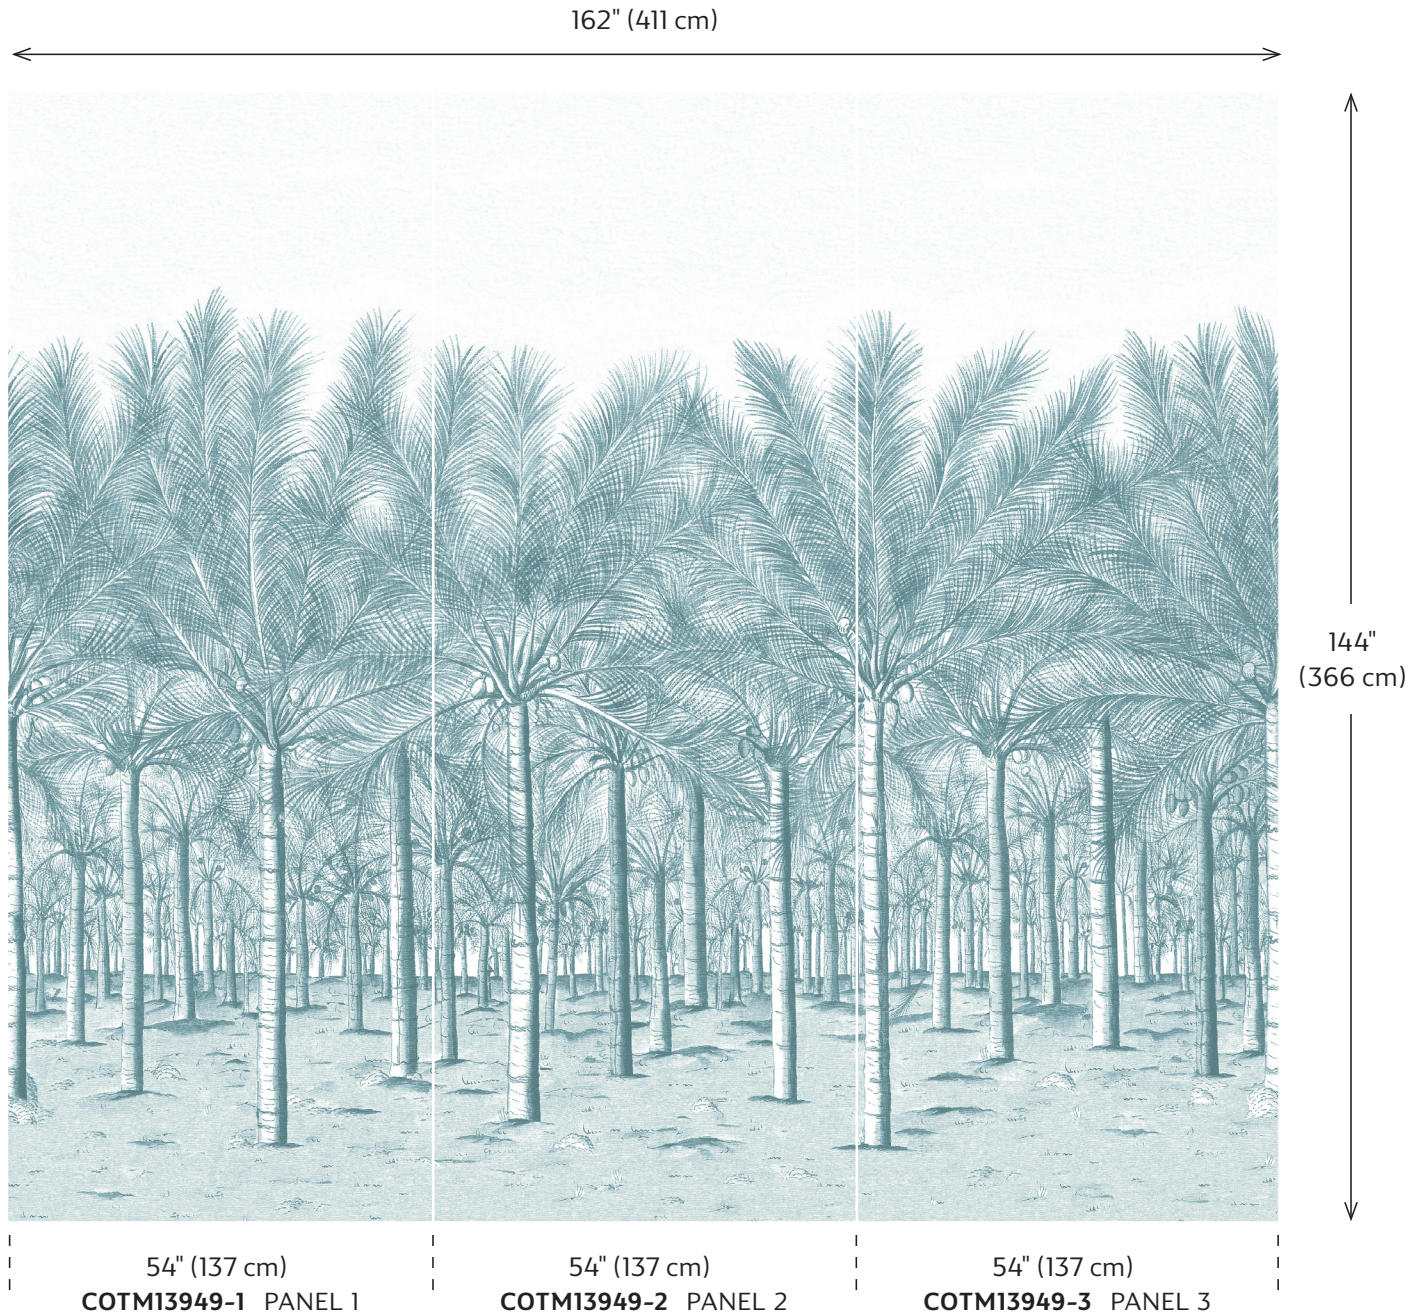

# Palm Grove Custom Mural

SPA BLUE

**COTM13949** for full set of 3 panels

A minimum of three 54" (137 cm) untrimmed panels are required for custom orders. Additional individual panels can be ordered after the minimum is reached. The right side of Panel 3 joins up with the left side of Panel 1 for a continuous scene. Please allow 4-6 weeks for custom orders. Request your custom mural [here](#).

# THIBAUT