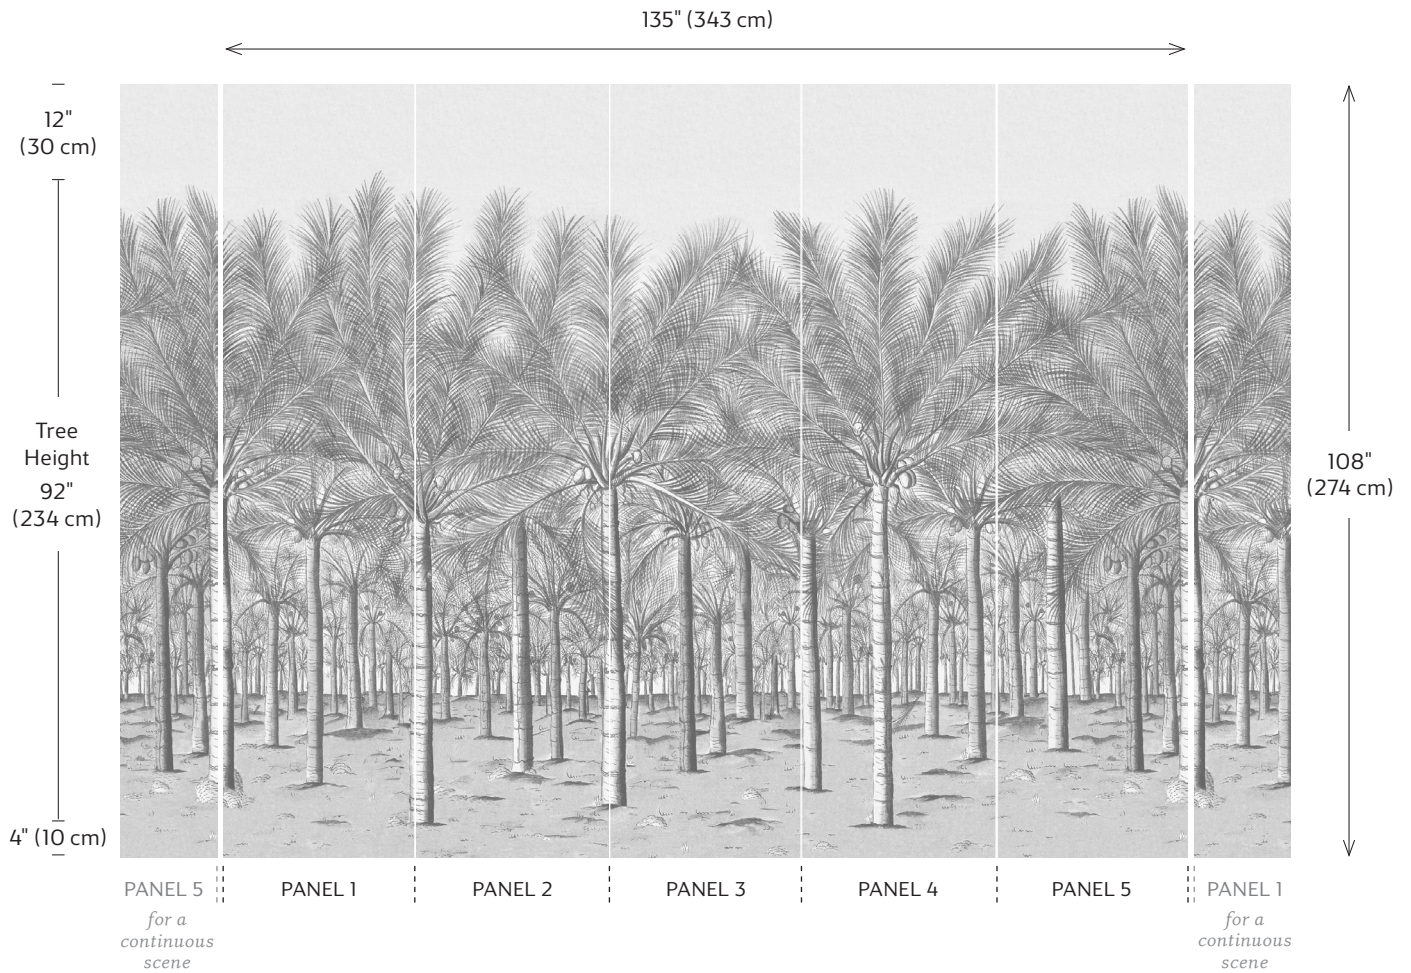

Palm Grove Mural

The Palm Grove Mural is a five panel set that totals 135" or 11.25' (343 cm) wide. Each panel is 27" (69 cm) wide and 108" or 9' (274 cm) high*. The five panel set totals 101.25 square feet, and is only sold as a set, not as individual panels. Multiple sets can be ordered for a continuous scene, as the left side of Panel 1 joins with the right side of Panel 5.

Custom options available, [click here](#) for more information.

COLOR	FULL SET (PANELS 1-5)
Beige	TM13948
Spa Blue	TM13949
Black Tea	TM13950
Navy	TM13951

THIBAUT