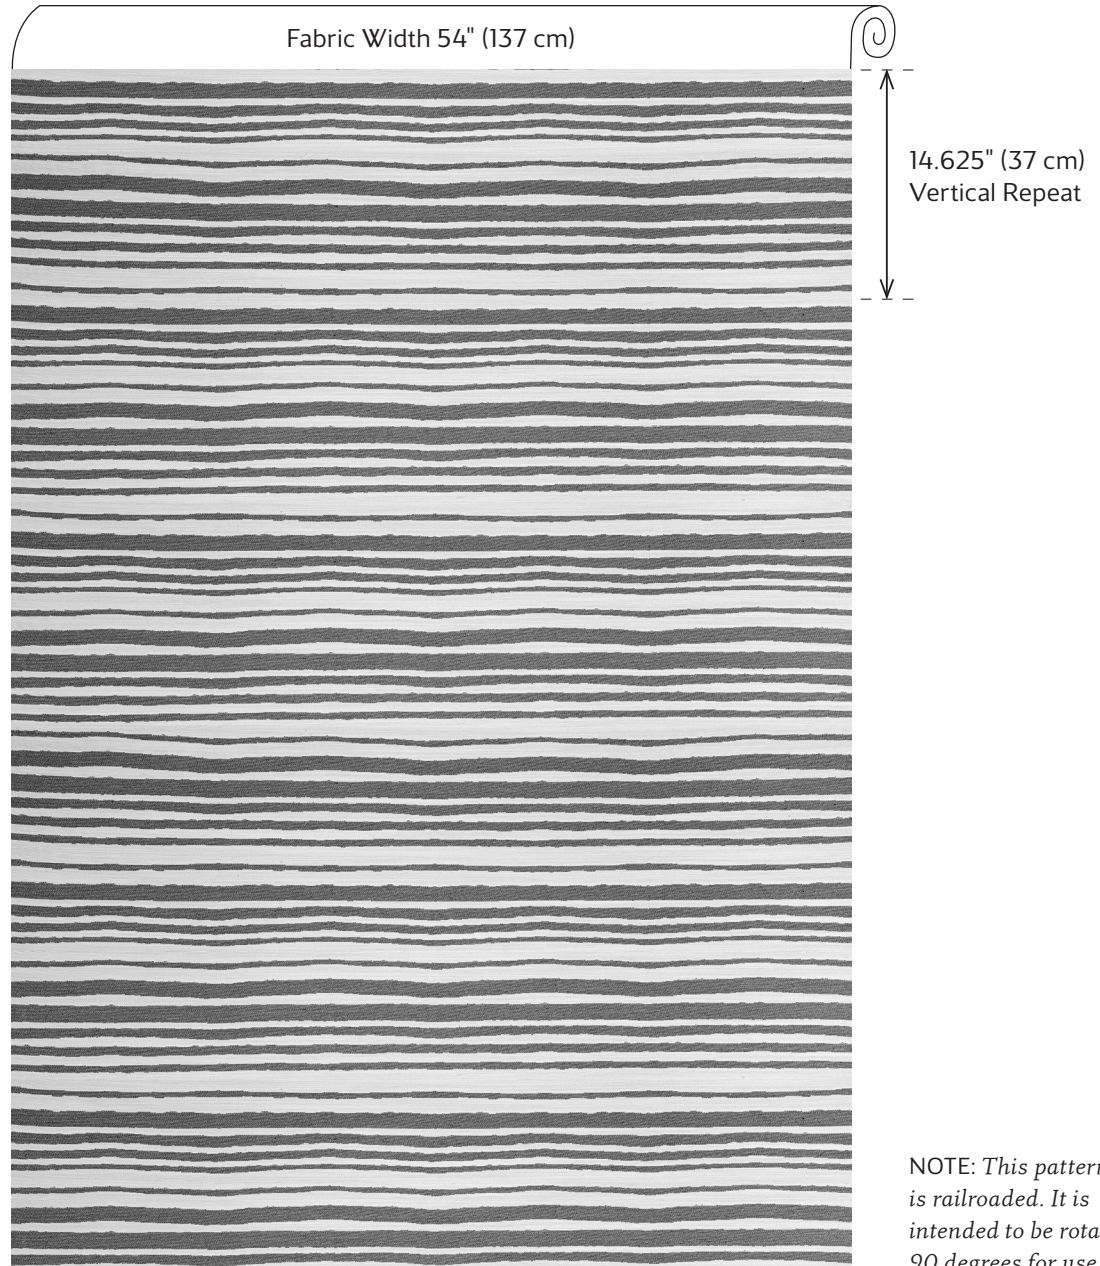

Pintado Stripe

from

VILLA

No Horizontal Visual Repeat

NOTE: *This pattern is railroaded. It is intended to be rotated 90 degrees for use.*

THIBAUT
OUTDOOR PERFORMANCE

thibautdesign.com US: 800 223 0704 UK: +44(0)20 7737 6555