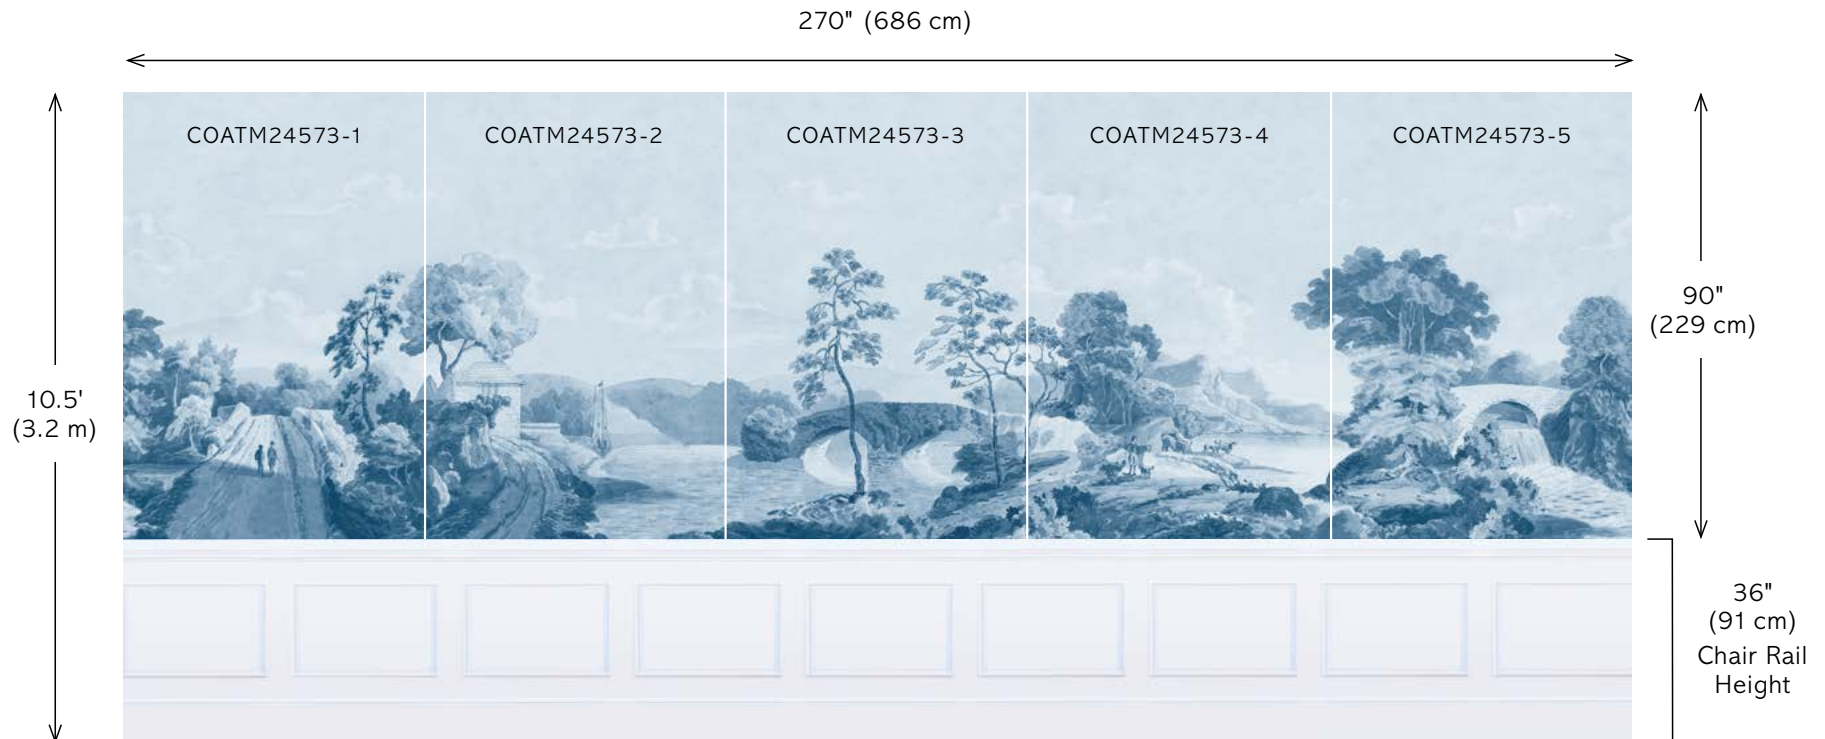

Savery Custom Mural

BLUE

COATM24573 for full set of 5 panels

Savery Mural is available at a reduced scale, ideal for above a chair rail. This version consists of 5 panels, totaling 270" (686 cm) wide. Each panel is untrimmed at 56" (54" wide after trimming 137 cm). A minimum of 5 panels is required per order. Additional panels may be ordered at this size. Please allow 2-3 weeks for custom orders.