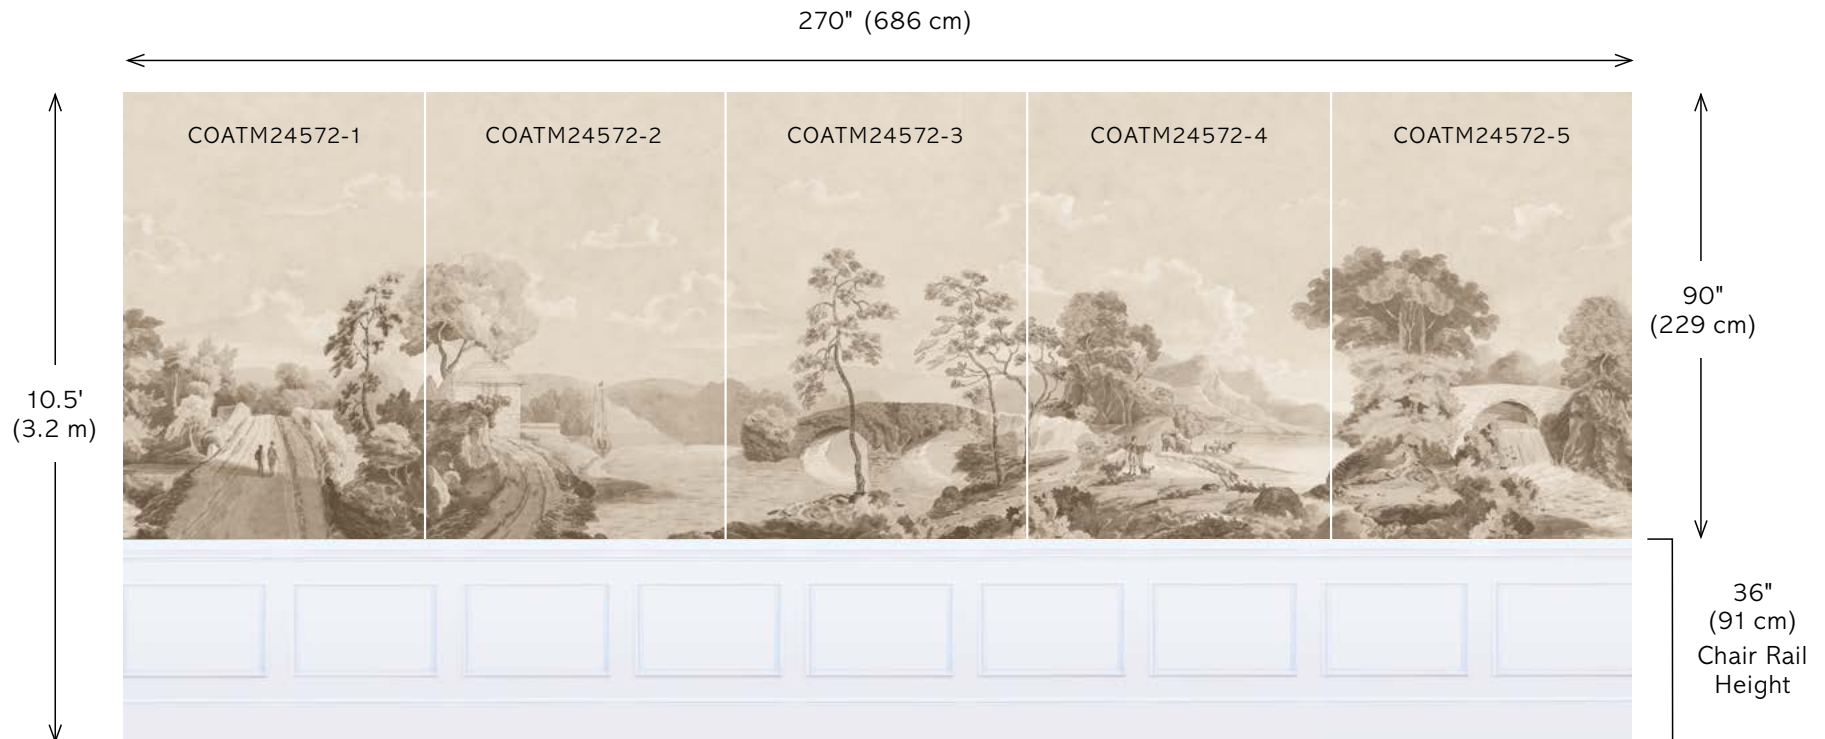

# Savery Custom Mural

SEPIA

COATM24572 for full set of 5 panels

Savery Mural is available at a reduced scale, ideal for above a chair rail. This version consists of 5 panels, totaling 270" (686 cm) wide. Each panel is untrimmed at 56" (54" wide after trimming 137 cm). A minimum of 5 panels is required per order. Additional panels may be ordered at this size. Please allow 2-3 weeks for custom orders.