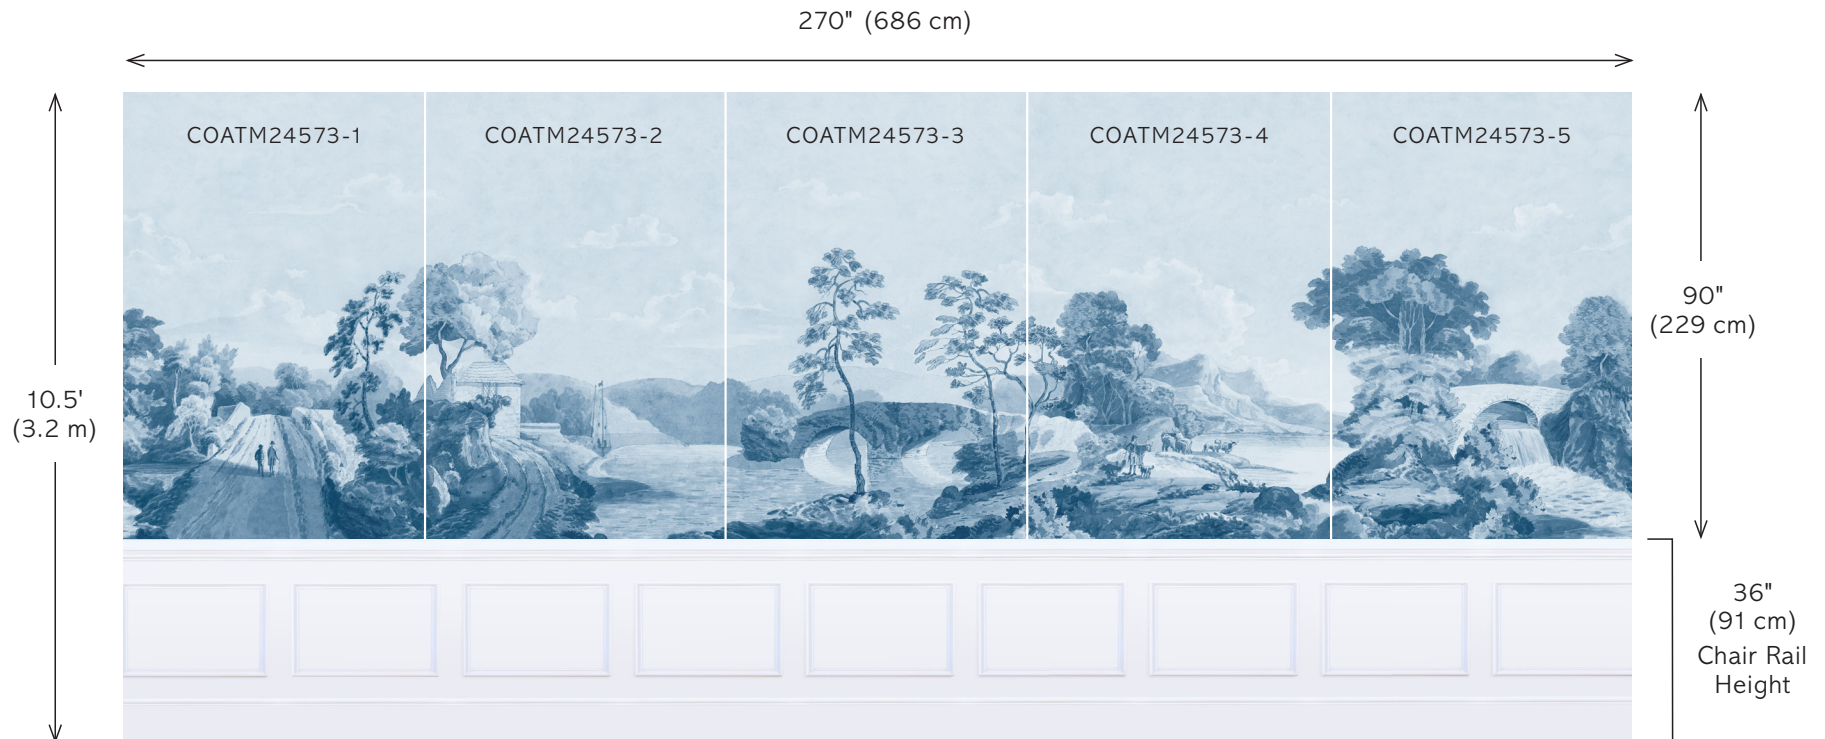

Savery Custom Mural

BLUE

COATM24573 for full set of 5 panels

Savery Mural is available at a reduced scale, ideal for above a chair rail. This version consists of 5 panels, totaling 270" (686 cm) wide. Each panel is 54" (137 cm) wide untrimmed and 90" (229 cm) high. A minimum of 5 panels is required per order. Additional panels may be ordered at this size. Please allow 4-6 weeks for custom orders.