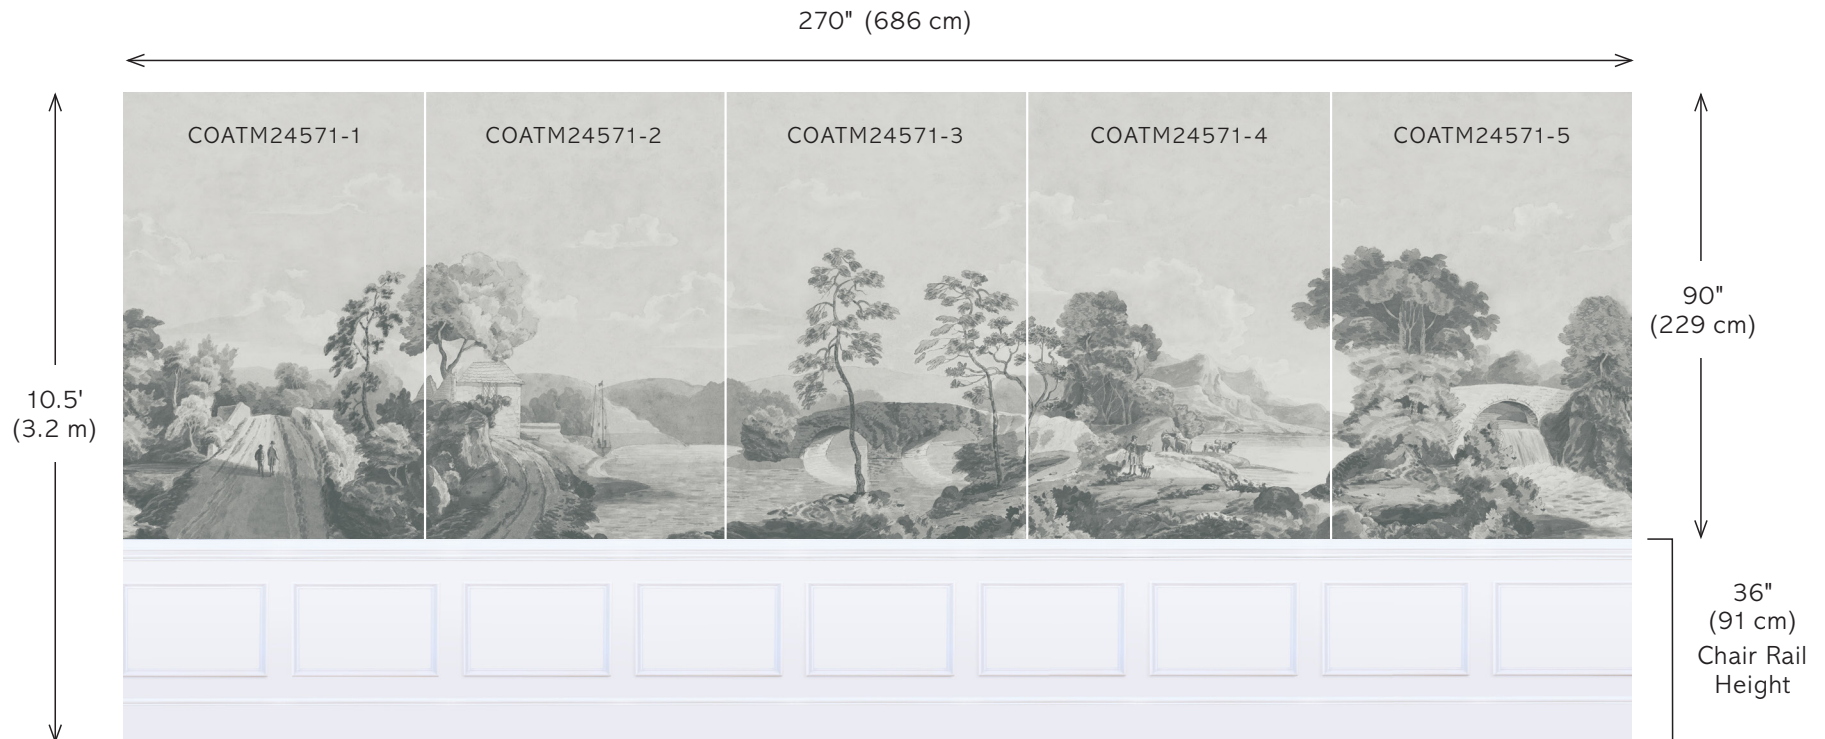

Savery Custom Mural

GREY

COATM24571 for full set of 5 panels

Savery Mural is available at a reduced scale, ideal for above a chair rail. This version consists of 5 panels, totaling 270" (686 cm) wide. Each panel is 54" (137 cm) wide untrimmed and 90" (229 cm) high. A minimum of 5 panels is required per order. Additional panels may be ordered at this size. Please allow 2-4 weeks for custom orders.