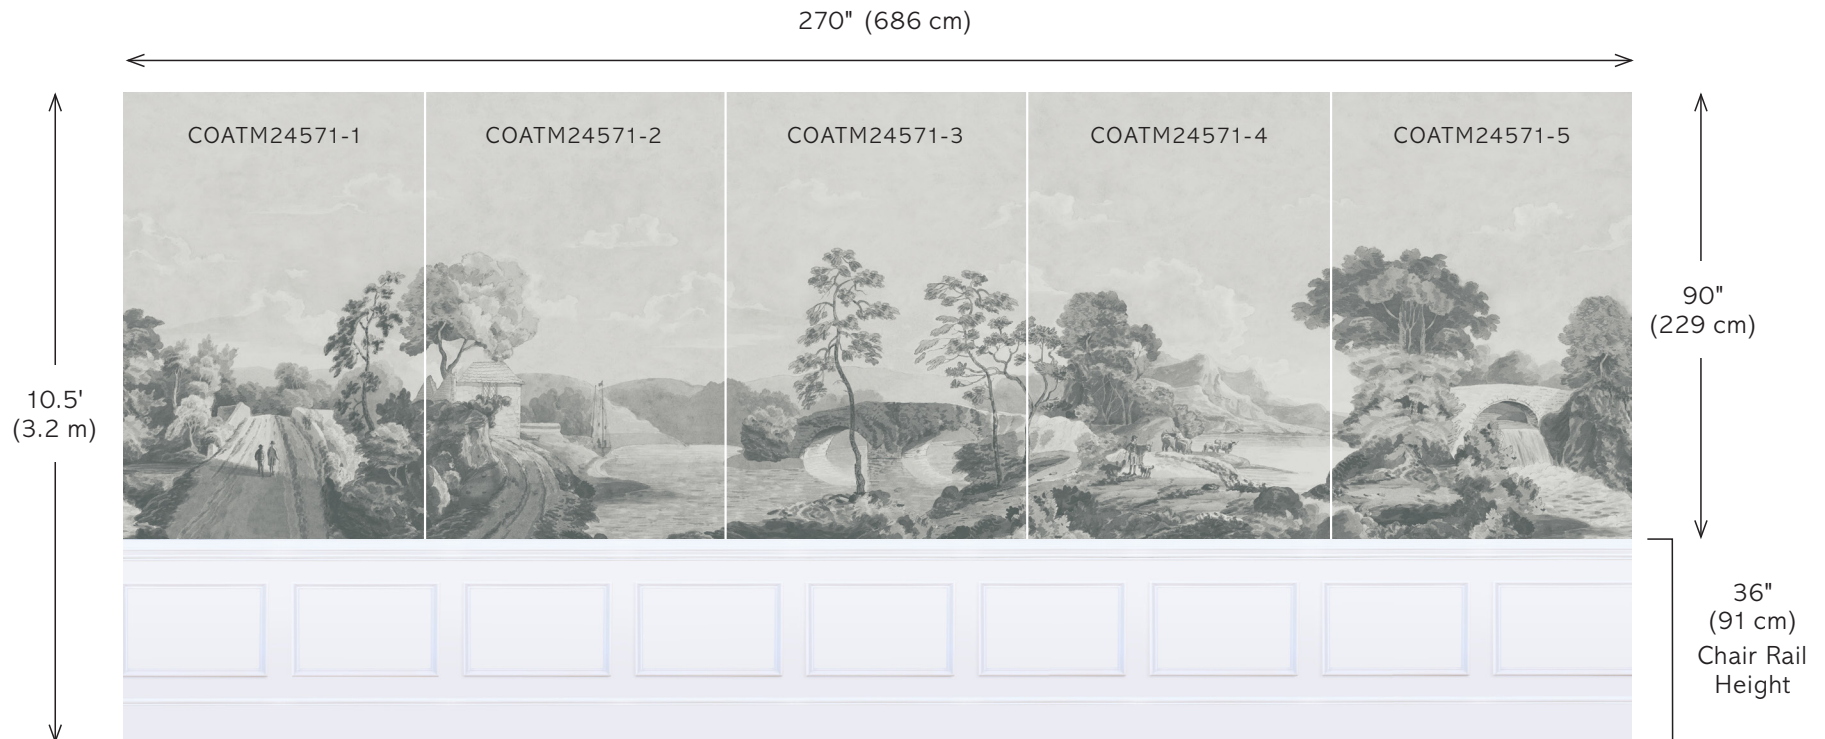

# Savery Custom Mural

GREY

COATM24571 for full set of 5 panels

Savery Mural is available at a reduced scale, ideal for above a chair rail. This version consists of 5 panels, totaling 270" (686 cm) wide. Each panel is 54" (137 cm) wide untrimmed and 90" (229 cm) high. A minimum of 5 panels is required per order. Additional panels may be ordered at this size. Please allow 4-6 weeks for custom orders.