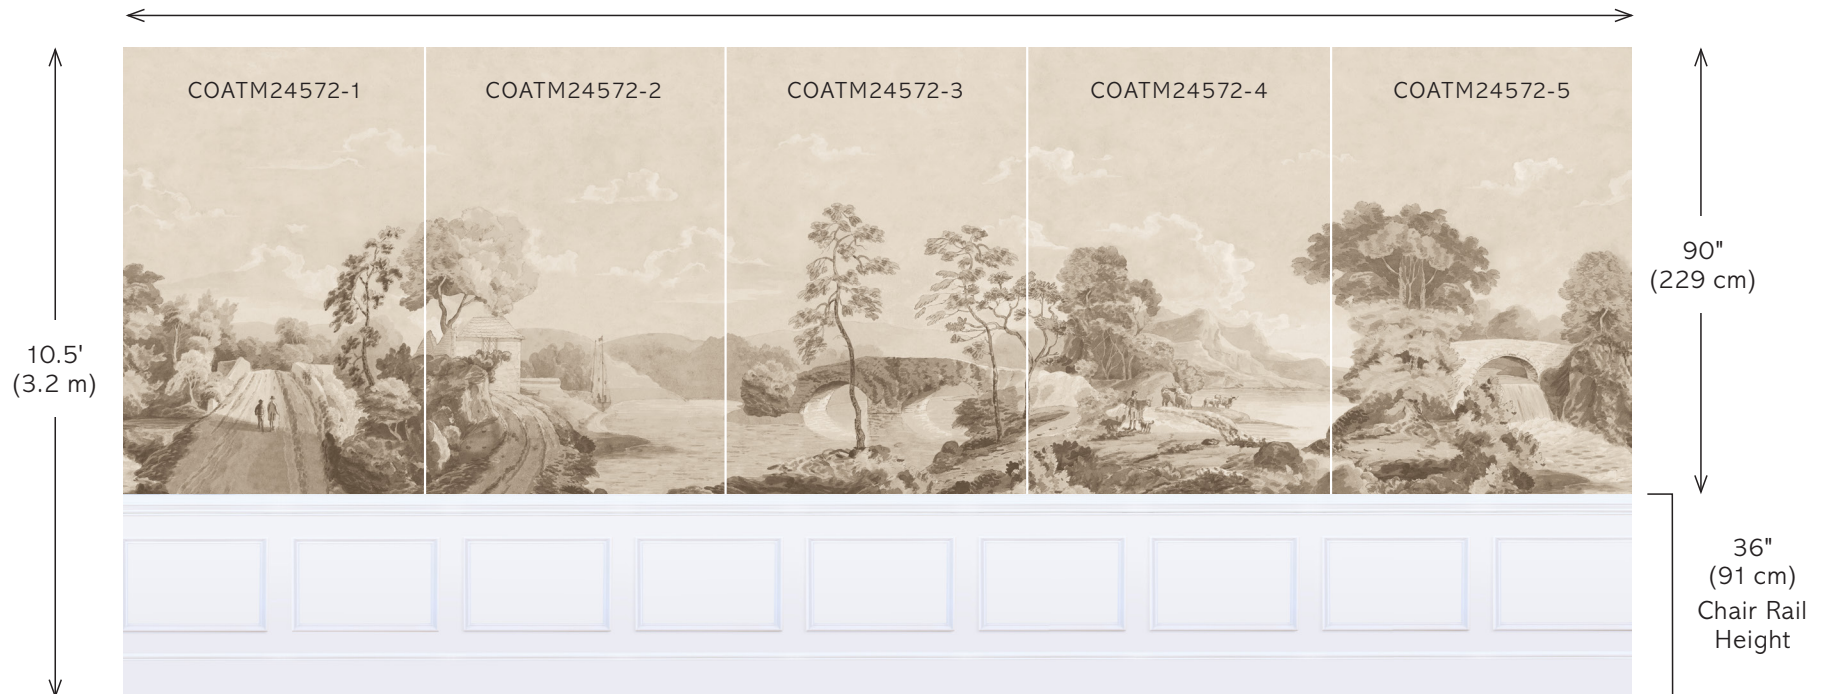

# Savery Custom Mural

SEPIA

COATM24572 for full set of 5 panels

270" (686 cm)

Savery Mural is available at a reduced scale, ideal for above a chair rail. This version consists of 5 panels, totaling 270" (686 cm) wide. Each panel is 54" (137 cm) wide untrimmed and 90" (229 cm) high. A minimum of 5 panels is required per order. Additional panels may be ordered at this size. Please allow 4-6 weeks for custom orders.