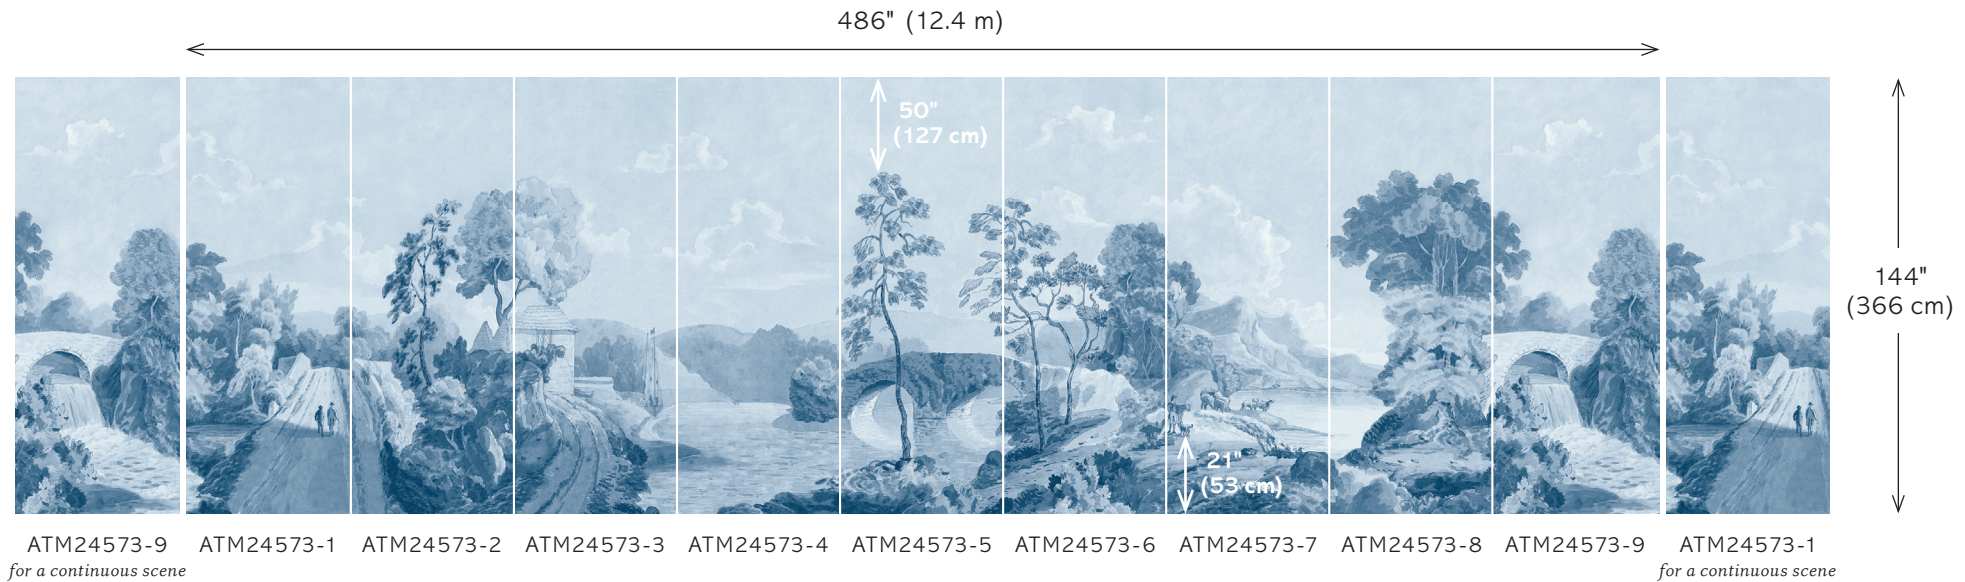

Savery Mural

BLUE

ATM24573 for full set of 9 panels

The Savery Mural is a 9 panel set that totals 486" or 40.5' (12.4 m) wide. Each panel is 54" (137 cm) wide untrimmed, and 144" (366 cm) high*. Sold by the panel, with a minimum of 3 panels, the mural is a continuous scene, as the left side of Panel 1 joins with the right side of Panel 9, shown in italics above. Custom options are available—[click here](#) for more information.

ANNA FRENCH

*Savery Mural is also available at a reduced scale, ideal for above a chair rail. This version consists of 5 panels, totaling 270" (686 cm) wide. Each panel is 54" (137 cm) wide untrimmed and 90" (229 cm) high. A minimum of 5 panels is required per order. Additional panels may be ordered at this size.