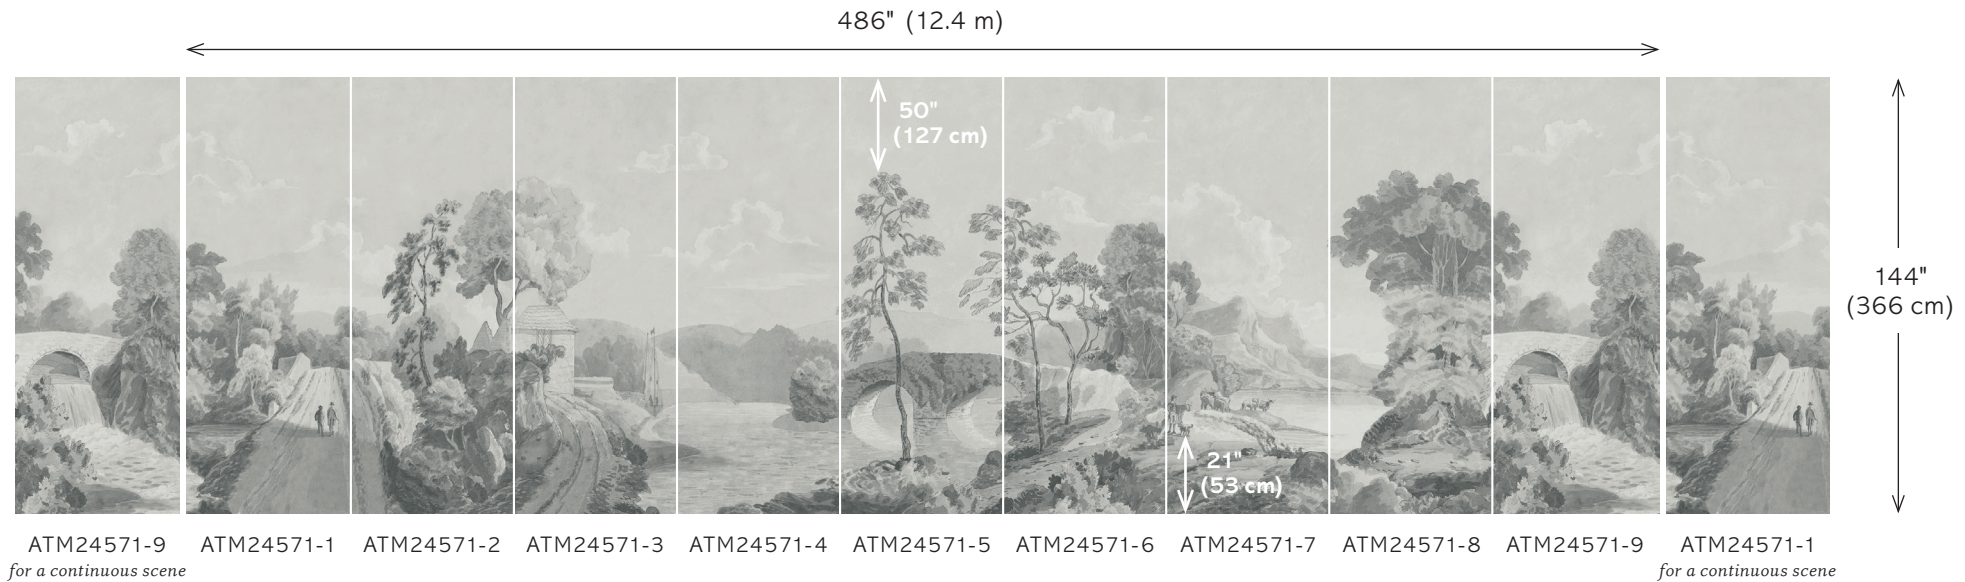

# Savery Mural

GREY

ATM24571 for full set of 9 panels

The Savery Mural is a 9 panel set that totals 486" or 40.5' (12.4 m) wide. Each panel is 54" (137 cm) wide untrimmed, and 144" (366 cm) high\*. Sold by the panel, with a minimum of 3 panels, the mural is a continuous scene, as the left side of Panel 1 joins with the right side of Panel 9, shown in italics above. Custom options are available—[click here](#) for more information.

## ANNA FRENCH

\*Savery Mural is also available at a reduced scale, ideal for above a chair rail. This version consists of 5 panels, totaling 270" (686 cm) wide. Each panel is 54" (137 cm) wide untrimmed and 90" (229 cm) high. A minimum of 5 panels is required per order. Additional panels may be ordered at this size.