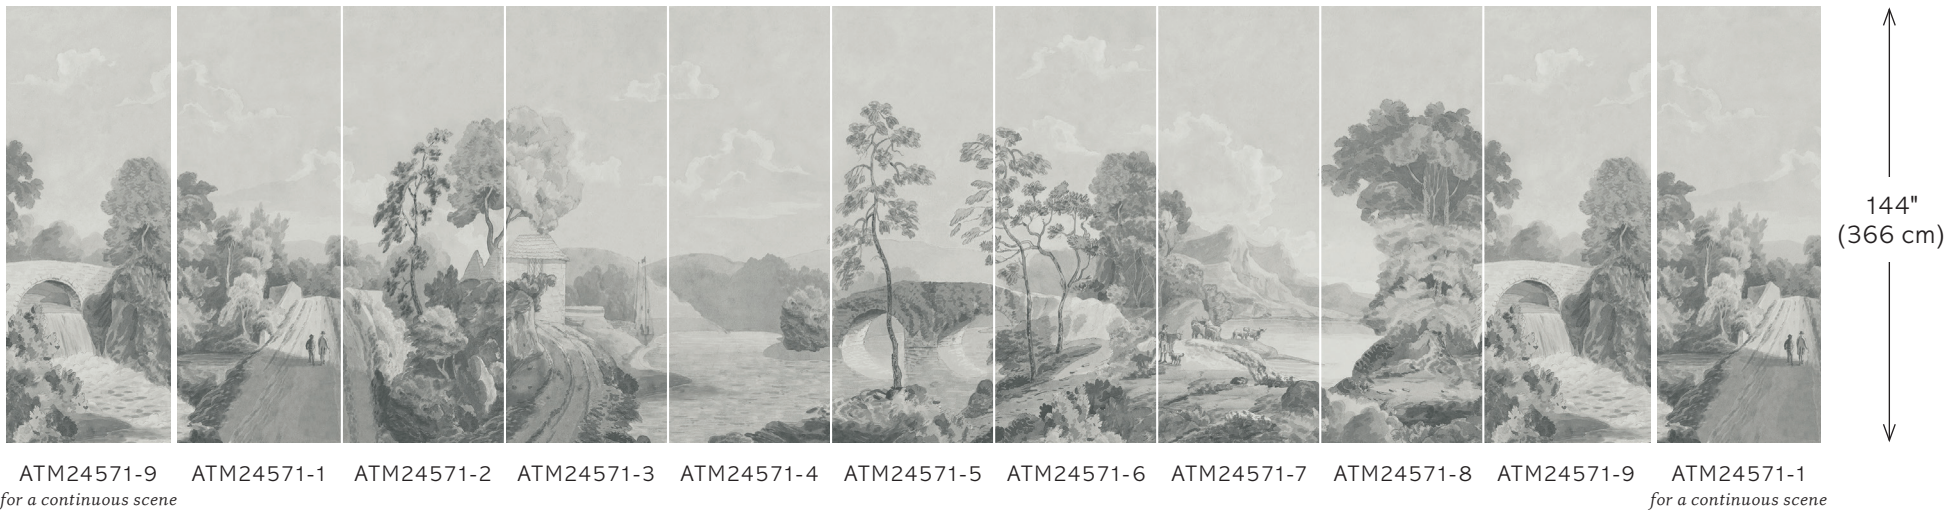

Savery Mural

GREY

ATM24571 for full set of 9 panels

486" (12.4 m)

The Savery Mural is a 9 panel set that totals 486" or 40.5' (12.4 m) wide. Each panel is 54" (137 cm) wide untrimmed, and 144" (366 cm) high*. Sold by the panel, with a minimum of 3 panels, the mural is a continuous scene, as the left side of Panel 1 joins with the right side of Panel 9, shown in italics above.

Custom options available, [click here](#) for more information.

ANNA FRENCH

*Savery Mural is also available at a reduced scale, ideal for above a chair rail. This version consists of 5 panels, totaling 270" (686 cm) wide. Each panel is 54" (137 cm) wide untrimmed and 90" (229 cm) high. A minimum of 5 panels is required per order. Additional panels may be ordered at this size.