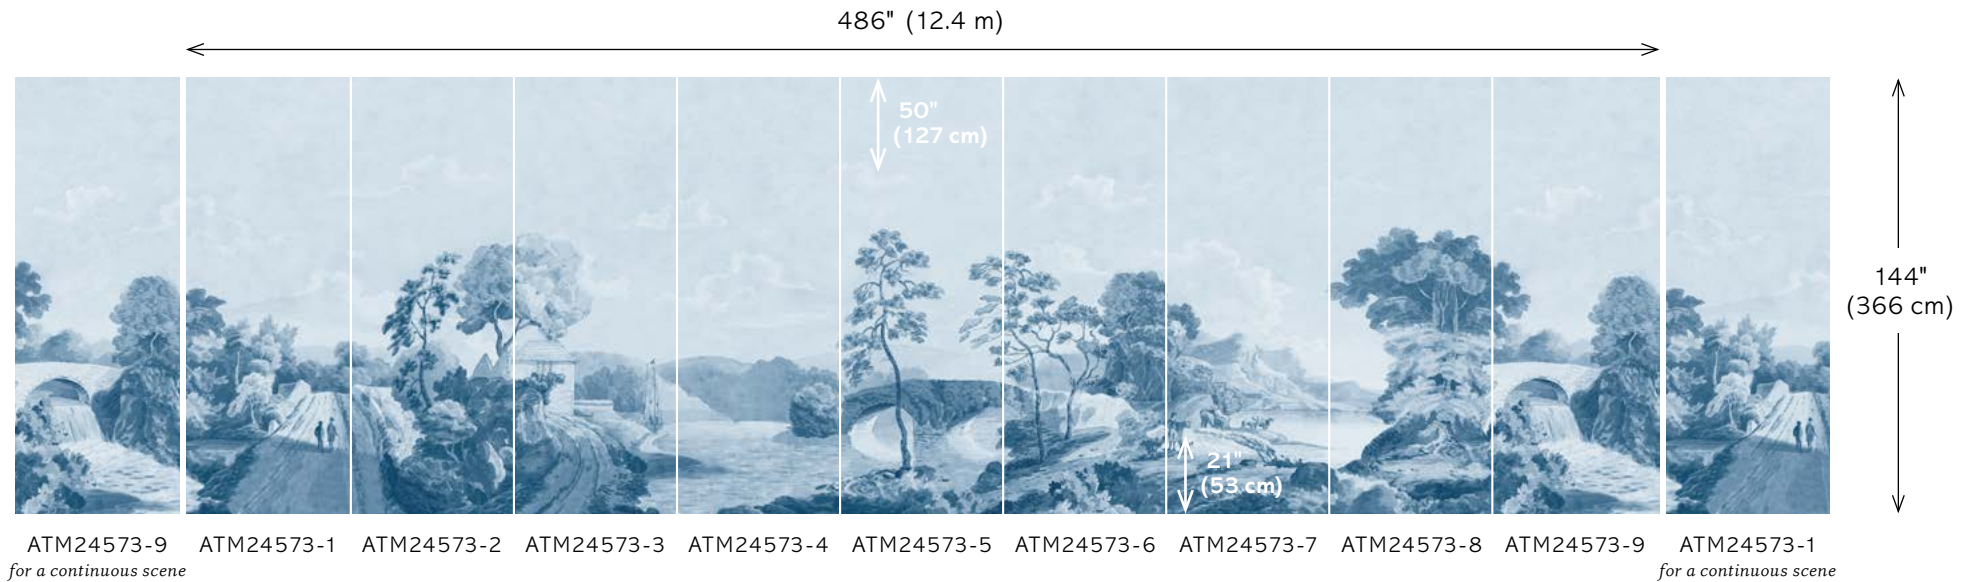

Savery Mural

BLUE

ATM24573 for full set of 9 panels

The Savery Mural is a 9 panel set that totals 486" or 40.5' (12.4 m) wide. Each panel is untrimmed at 56" (54" wide after trimming 137 cm) and 144" (366 cm) high*. Sold by the panel, with a minimum of 3 panels, the mural is a continuous scene, as the left side of Panel 1 joins with the right side of Panel 9, shown in italics above. Custom options are available—[click here](#) for more information.

ANNA FRENCH

*Savery Mural is also available at a reduced scale, ideal for above a chair rail. This version consists of 5 panels, totaling 270" (686 cm) wide. Each panel is untrimmed at 56" (54" wide after trimming 137 cm) and 144" (366 cm) high. A minimum of 5 panels is required per order. Additional panels may be ordered at this size.