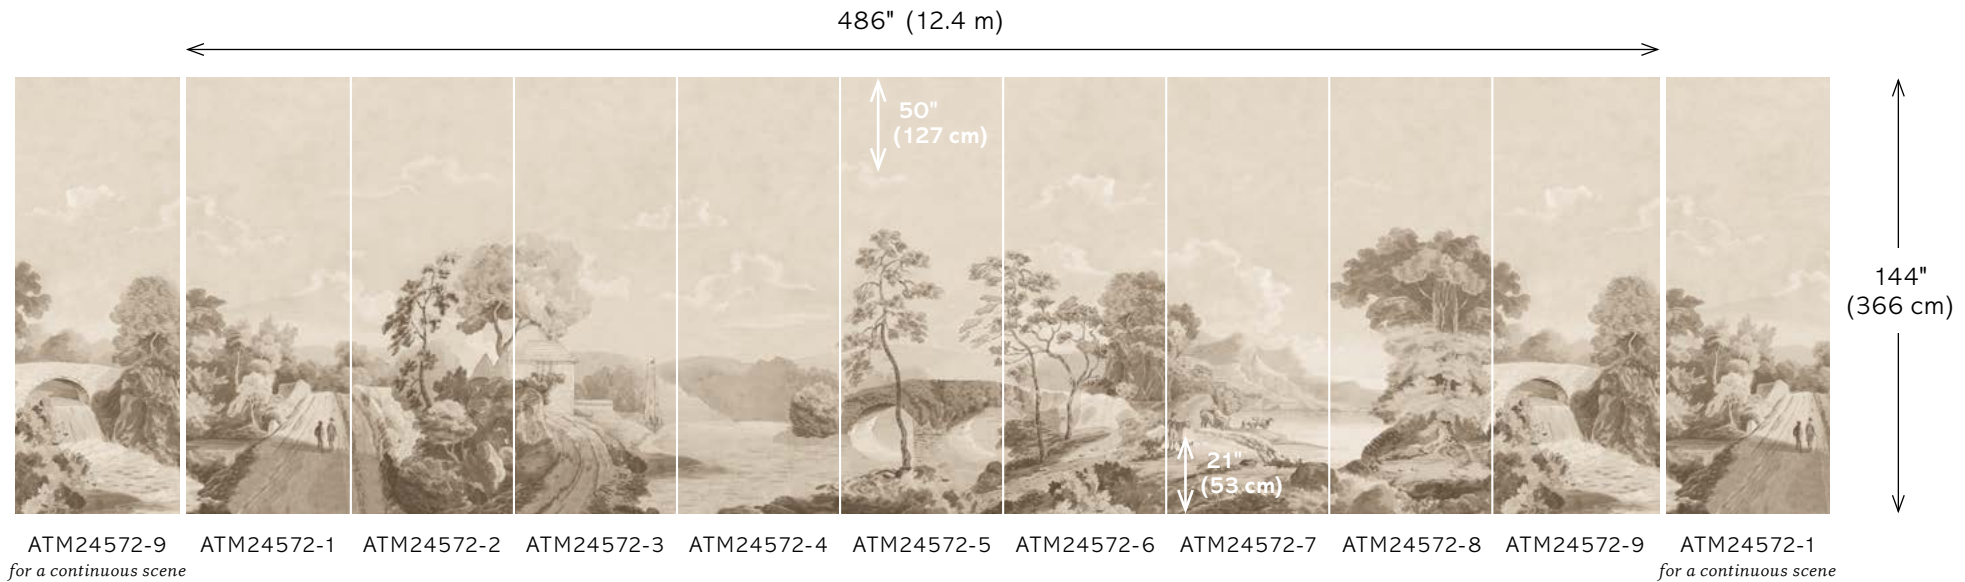

Savery Mural

SEPIA

ATM24572 for full set of 9 panels

The Savery Mural is a 9 panel set that totals 486" or 40.5' (12.4 m) wide. Each panel is untrimmed at 56" (54" wide after trimming 137 cm) and 144" (366 cm) high*. Sold by the panel, with a minimum of 3 panels, the mural is a continuous scene, as the left side of Panel 1 joins with the right side of Panel 9, shown in italics above. Custom options are available—[click here](#) for more information.

ANNA FRENCH

*Savery Mural is also available at a reduced scale, ideal for above a chair rail. This version consists of 5 panels, totaling 270" (686 cm) wide. Each panel is untrimmed at 56" (54" wide after trimming 137 cm) and 144" (366 cm) high. A minimum of 5 panels is required per order. Additional panels may be ordered at this size.