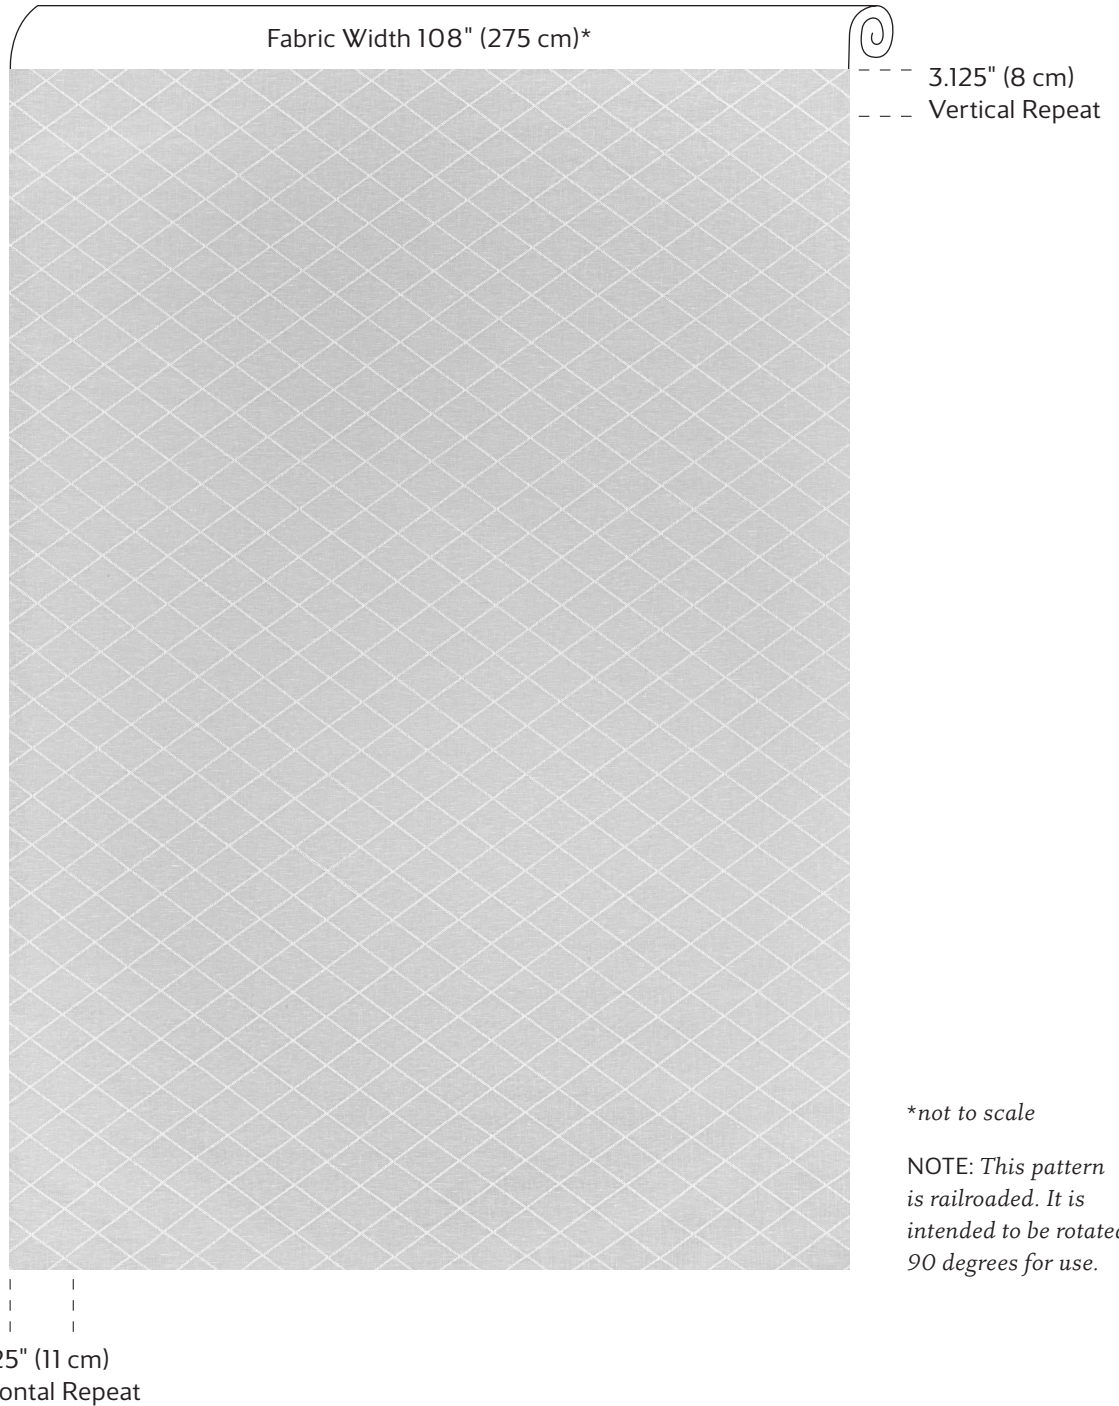

Skipton Trellis

from
ATMOSPHERE

**not to scale*

NOTE: This pattern is railroaded. It is intended to be rotated 90 degrees for use.

THIBAUT