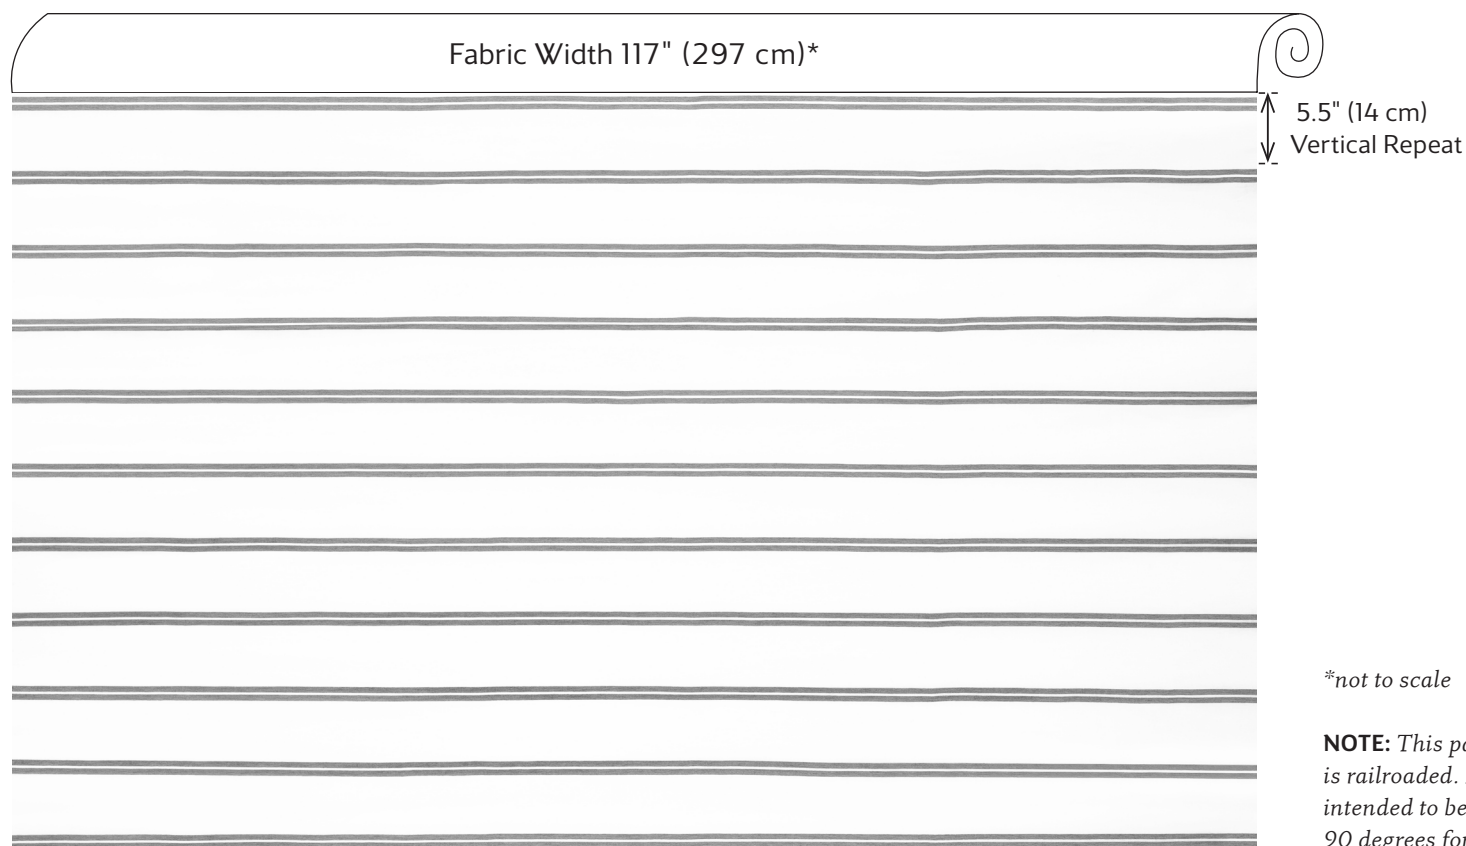

# Tandem Stripe

from  
LOCALE WIDE WIDTH

No Horizontal Visual Repeat