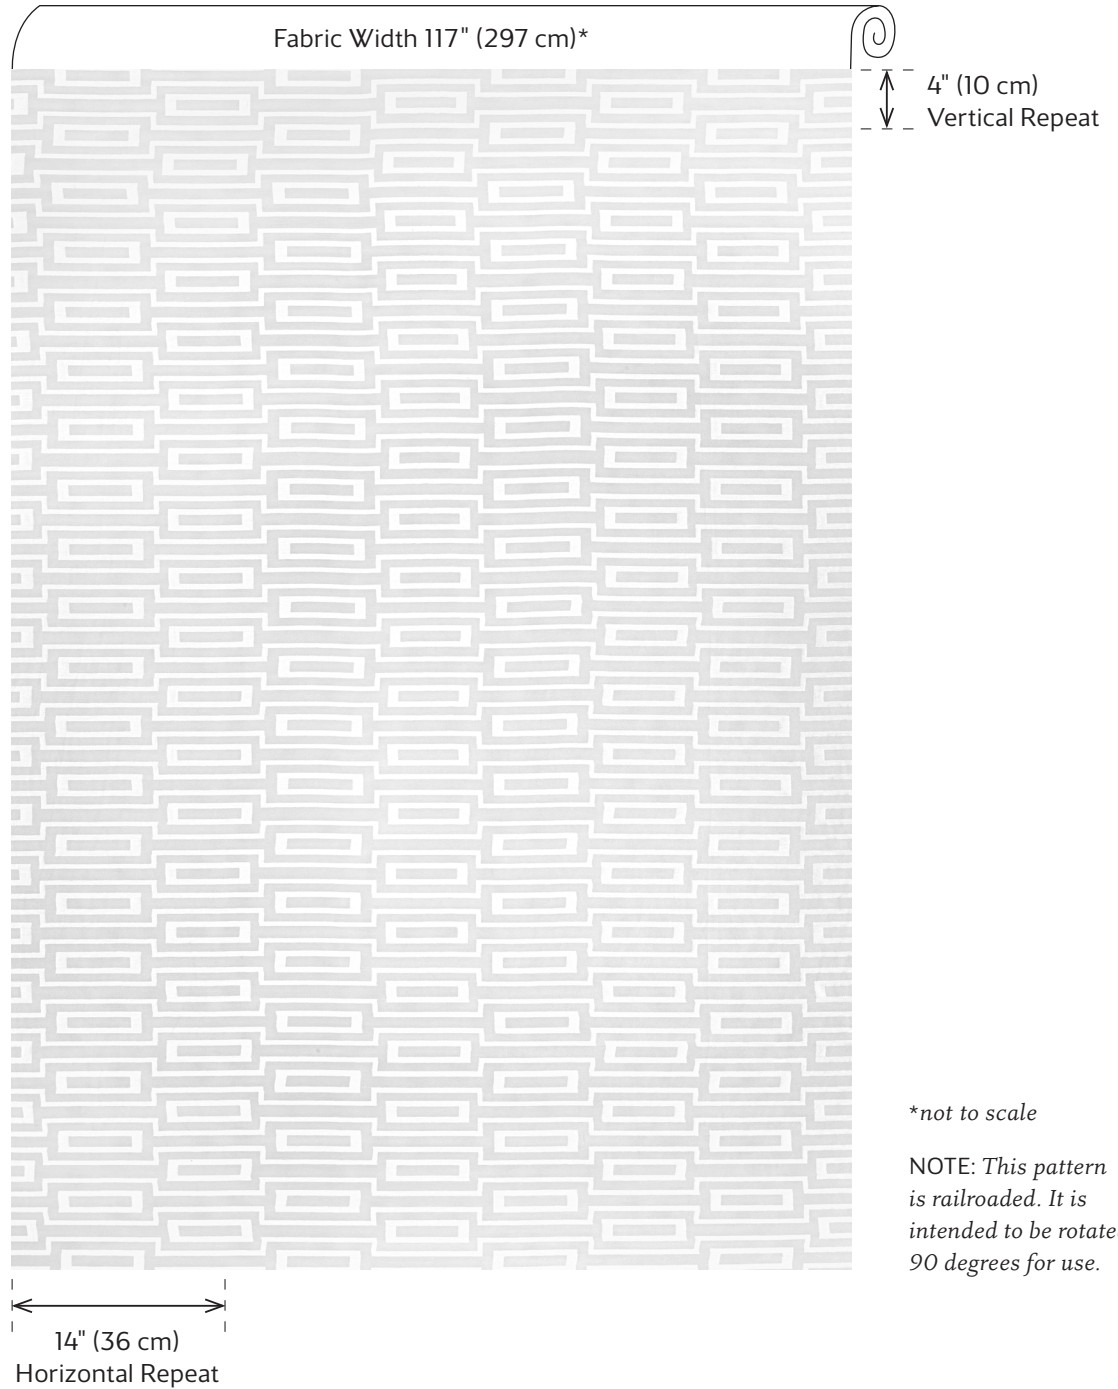

Tristan Sheer  
from  
ATMOSPHERE

*\*not to scale*

*NOTE: This pattern is railroaded. It is intended to be rotated 90 degrees for use.*

THIBAUT