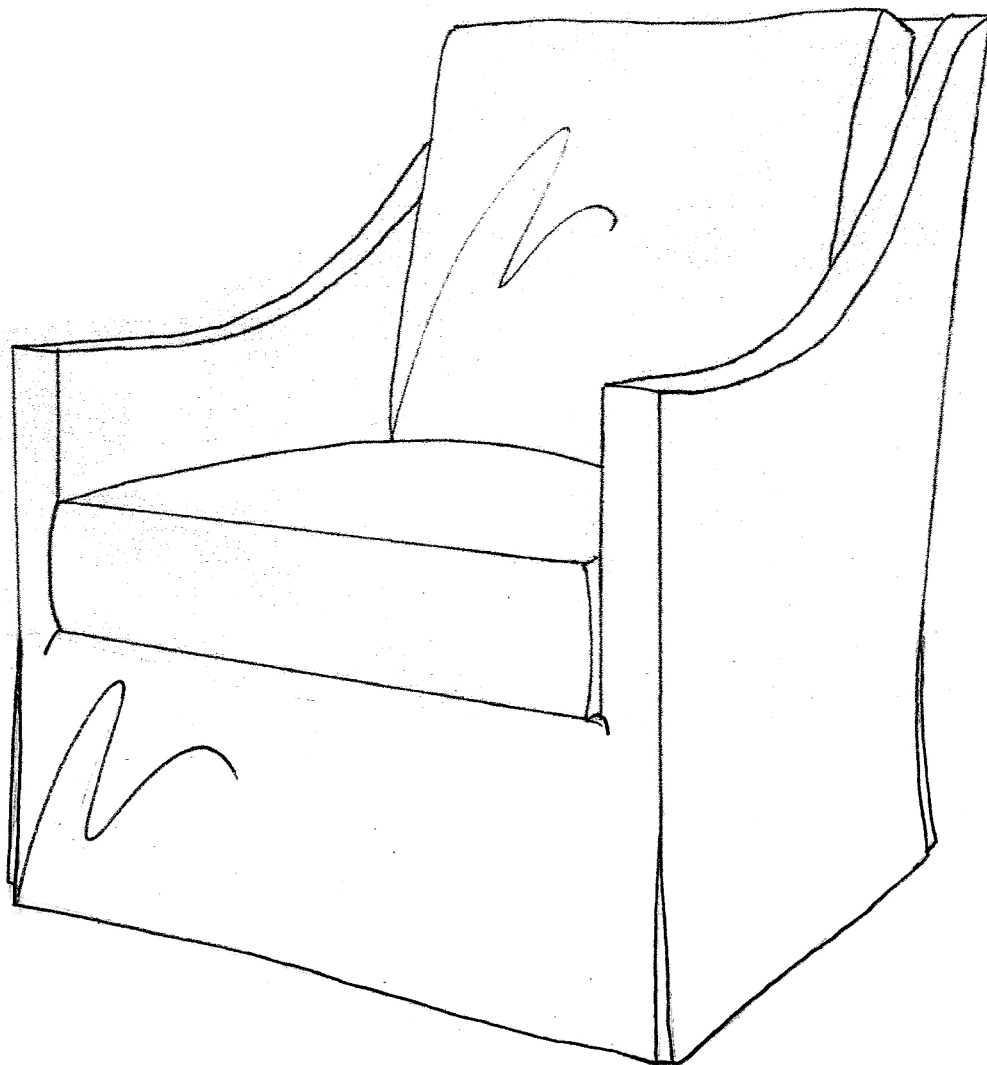

## CARSON CHAIR WITH SKIRT

1532-C30SK

### *dimensions*

OUTSIDE: 30" wide x 37.5" deep x 41" high

INSIDE: 24" wide x 21" deep x 20.5" high

SEAT HEIGHT: 19.5"

ARM HEIGHT: 24"

## CARSON CHAIR WITH SKIRT

1532-C30SK

The Carson Chair, with its clean lines and weltless loose cushions, is well suited for use in a family room, library or home office.