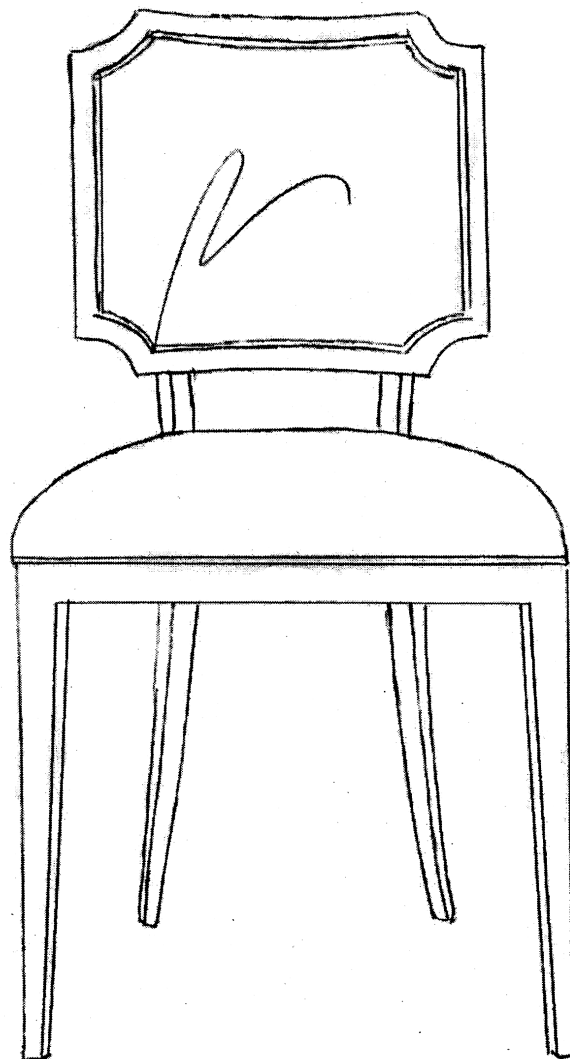

KELBY CHAIR

1553-D20

dimensions

OUTSIDE: 20" wide x 21" deep x 36" high

INSIDE: 19" deep x 17" high

SEAT HEIGHT: 19"

KELBY CHAIR

1553-D20

The Kelby Chair is a lightweight frame that is perfect to utilize in a dining room set for an updated traditional style. It features an upholstered seat and back as well as an exposed wood frame with an inverted corner design.

dimensions

OUTSIDE: 20" wide x 21" deep x 36" high

INSIDE: 19" deep x 17" high

SEAT HEIGHT: 19"

standard features

Self-welting

Exposed wood frame

Tapered legs