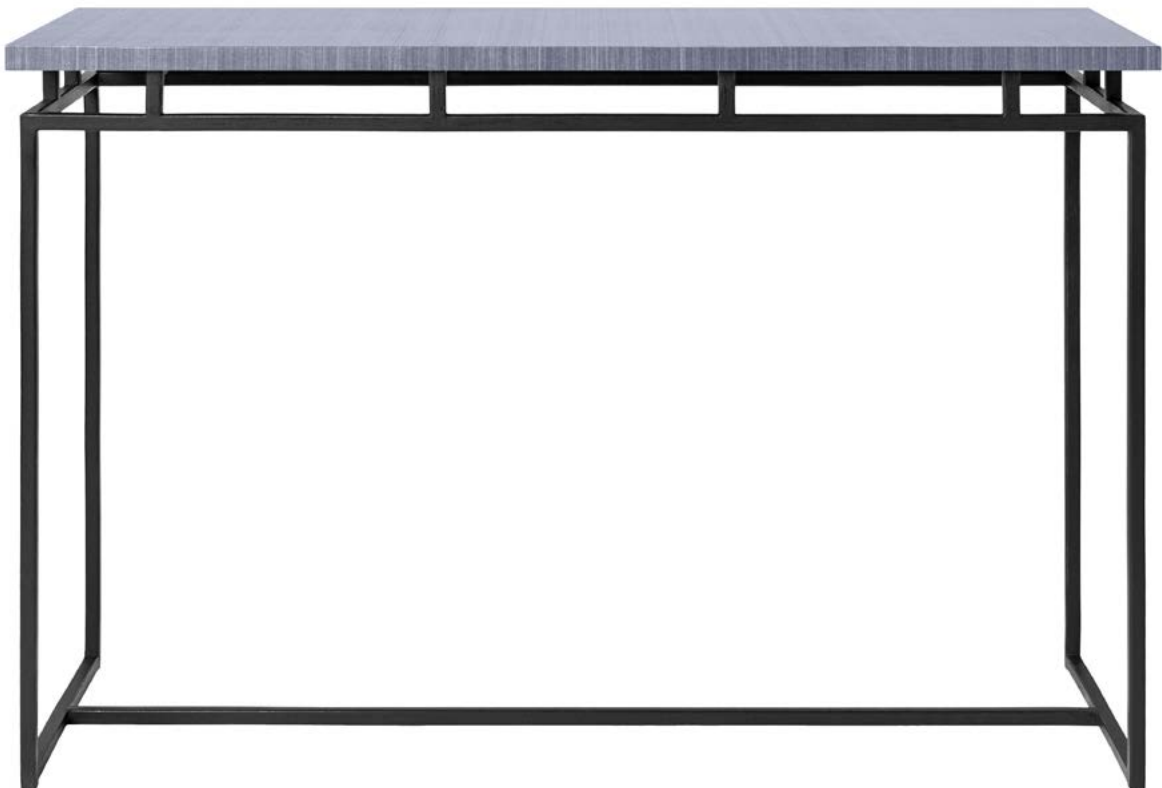

THIBAUT

WRAPPED CONSOLE WITH METAL BASE

7878-T50

dimensions shown

50" wide x 18" deep x 33" high

Custom sizes available—please call for details

standard sizes also available

7878-T54: 54" wide x 18" deep x 33" high

7878-T62: 62" wide x 18" deep x 33" high

WRAPPED CONSOLE WITH METAL BASE

7878-T50

This stylish and modern console, with custom metal base, can be used in different settings throughout your home or office. The top is shown wrapped in a Thibaut grasscloth wallcovering which is then finished with many layers of permanent varnish to create a beautifully textured surface. A wide range of Thibaut wallcoverings and metal finishes are available, providing many options for shapes, colors, pattern and texture. Our consoles are fully customizable by the inch, for a truly one-of-a-kind piece. Send us your design / diagram for a custom quote.

dimensions

50" wide x 18" deep x 33" high

standard features

Steel frame with hardwood top
applied to wallcovering
3/4" square plain steel base
Stretcher flush to floor
1" flat edge wrapped top—overhangs 1/2" from base
Mitered or non-mitered wallcovering application on top

custom options

Customizable by the inch
3/4" plain round, 3/4" hammered, scored or plain square steel frame
9 metal finish options
Clear glass top available, made to measure
Please call for details and pricing.