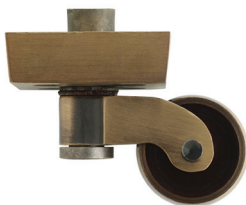

custom options

Customizable by the inch for non-patterned wallcovering only.

For patterned wallcovering, please call for details.

Clear glass top available, made to measure

Nail head detailing

Add drawer

Please call for details and pricing.

as shown

Wrapped in T41175 Shang Extra Fine Sisal in Smoke
from Grasscloth Resource Vol. 3

Antique Brass casters

Antique Brass

Polished Nickel