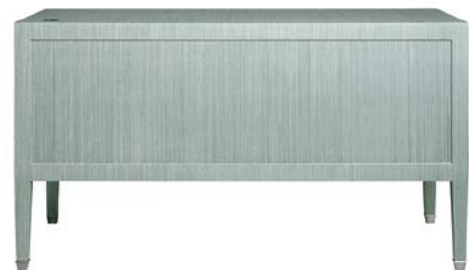

WRAPPED DESK WITH FILE CABINET AND 3 DRAWERS

7837-T55

This stylish and modern desk is wrapped in a fine Thibaut grasscloth wallcovering and is then finished with many layers of permanent varnish, creating a beautifully textured surface. Shown with custom option of single drawer for greater functionality. A wide range of Thibaut wallcoverings are available for covering this desk, providing many options for color, pattern and texture. Our desks are also fully customizable in all dimensions by the inch for a truly one-of-a-kind piece that is made to perfectly fit your interior.

dimensions

55" wide x 30" deep x 30" high
2" square legs tapered to 1.25" with ferrules

standard features

Hardwood frame
Finished on 4 sides
Mitered or non-mitered wallcovering application on top
Knobs and ferrules as shown below
Three 3" high upper drawers
File Cabinet—One 2" wire hole/grommet in top right corner
1/4" edge polished lay on glass top

grasscloth wallcoverings

Requires 4 rolls of wallcovering (included).
We offer a wide assortment of Thibaut textured and grasscloth wallcoverings; [Click here](#) for our list of approved wallcoverings.

custom options

Customizable by the inch
Based on custom sizes, not all pieces can be mitered
Nail head detailing
COM hardware
Please call for details and pricing.

as shown

Wrapped in T41168 Shang Extra Fine Sisal in Mineral
from Grasscloth Resource Vol. 3
Polished Nickel ferrules and knobs

The natural grasscloth wallcoverings approved for our Occasional Wrapped Furniture may slightly vary in color from roll to roll as these are 100% natural fibers, absorbing the dyes at different rates. Additionally, the hand-finishing production process involves numerous sanding and clear sealer steps followed by protective coats of clear varnish which may slightly darken the final color. Grasscloth is a natural, handcrafted product known for its distinctive texture, color variations, and irregularities in weaving. These irregularities are part of the beauty of grasscloth and should be embraced as such. To maintain the integrity of the product, please avoid exposure to direct sunlight and humid conditions, as this may cause fading and lifting of the paper.