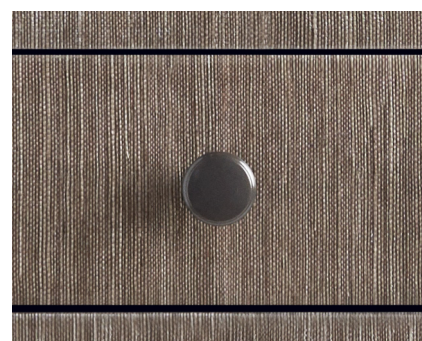

dimensions

22" wide x 22" deep x 26" high

standard features

One 4.5" high upper drawer
3/4" square steel base
X-stretcher 4" off the floor of 1/2" square steel
Permanent water, stain and chemical resistant varnish applied to wallcovering
Mitered or non-mitered wallcovering application on top
Knobs as shown below

COM requirements

2 single rolls of 36" wide wallcovering
We offer a wide assortment of Thibaut textured and grasscloth wallcoverings; please call for a list of specific wallcoverings which may be used.

custom options

Customizable by the inch
3/4" plain, hammered or scored square or
3/4" round bamboo steel frame
13 metal Standard and Premium finish options
Clear glass top available, made to measure
Please call for details and pricing.

as shown

Wrapped in T41176 Shang Extra Fine Sisal in Ash
from Grasscloth Resource Vol. 3
T41 Oil Rubbed Bronze standard metal finish
Antique Brass knob