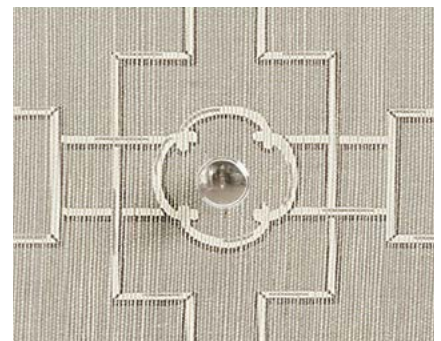

dimensions

36.5" wide x 16.75" deep x 32.25" high
4" high tapered legs with ferrules

standard features

Hardwood frame
Finished on 4 sides
Three equal size, soft glide, solid maple drawers
Non-mitered wallcovering application on top
Knobs and ferrules as shown below

grasscloth wallcoverings

Requires 2 rolls of wallcovering (included).
We offer a wide assortment of Thibaut textured and grasscloth wallcoverings; [Click here](#) for our list of approved wallcoverings.

custom options

Customizable by the inch
Based on custom sizes, not all pieces can be mitered
Clear glass top available, made to measure
Nail head detailing
Drawer configuration
Mitered application on top for non-patterned wallcovering only
COM hardware
Please call for details and pricing.

as shown

On front: Wrapped in T5021 Shang Extra Fine Sisal in Sky Blue from Grasscloth Resource Vol. 6
On back: Wrapped in T41150 East Gate in Grey from Grasscloth Resource Vol. 3
Polished Nickel ferrules and knobs

The natural grasscloth wallcoverings approved for our Occasional Wrapped Furniture may slightly vary in color from roll to roll as these are 100% natural fibers, absorbing the dyes at different rates. Additionally, the hand-finishing production process involves numerous sanding and clear sealer steps followed by protective coats of clear varnish which may slightly darken the final color. Grasscloth is a natural, handcrafted product known for its distinctive texture, color variations, and irregularities in weaving. These irregularities are part of the beauty of grasscloth and should be embraced as such. To maintain the integrity of the product, please avoid exposure to direct sunlight and humid conditions, as this may cause fading and lifting of the paper.