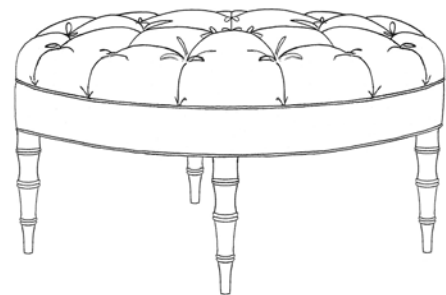

THIBAUT

AVALON OTTOMAN

sizes available

7782-M31 31" diameter x 18" high

7782-M38 38" diameter x 18" high

7782-M38

AVALON OTTOMAN

The Avalon Ottoman features a tufted top for comfort and a stylish bamboo-style leg for beauty. Available in two round sizes, this ottoman can serve as a coffee table, creating a focal point among surrounding chairs, or can provide extra seating. It would also be useful in a dressing room as a place to pack or stack clothing.

sizes available

7782-M31 31" diameter x 18" high

7782-M38 38" diameter x 18" high

standard features

Diamond tufting on top

Self-welting at band

Tapered bamboo-style leg

COM yardage

Available in standard or premium wood finishes or

Benjamin Moore paint colors

as shown

7782-M38

Fabric: AW1388, Spot On in Grey from Anna French Aria

Smoke premium painted finish

7782-M38

7782-M31

This smaller frame comes with four legs as standard