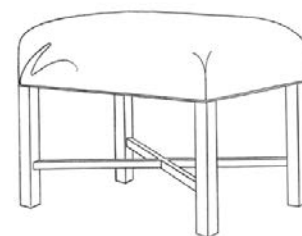

THIBAUT

BELLWOOD OTTOMAN & BENCH

sizes available

7774-M24 24" wide x 18" deep x 20" high

7774-M48 48" wide x 18" deep x 20" high

7774-M72 72" wide x 18" deep x 20" high

7774-M48

BELLWOOD OTTOMAN & BENCH

sizes available

7774-M24 24" wide x 18" deep x 20" high

7774-M48 48" wide x 18" deep x 20" high

7774-M72 72" wide x 18" deep x 20" high

standard features

Self-welting at base

Straight legs with X-stretchers

Optional nail head trim: Brushed Nickel #9 nails placed

head-to-head above welt at base

Fieldstone premium painted finish

7774-M48*

7774-M72*

7774-M24