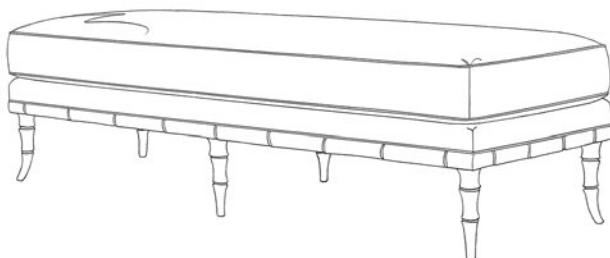

DEVON OTTOMAN & BENCH

Bamboo styling adds flair to the base and legs of the Devon Ottoman and Bench. Select finish colors to enhance your chosen fabric and add a note of chinoiserie style to any setting.

sizes available

7771-M30 30" wide x 22" deep x 17" high

7771-M48 48" wide x 22" deep x 17" high

7771-M64 64" wide x 22" deep x 17" high

standard features

Semi-attached cushion top

Carved bamboo-style base and legs

COM yardage

7771-M30 and 7771-M48:

3 yards of plain 54" fabric

3.5 yards for repeat of 2-14"

4 yards for repeat of 15-27"

4.5 yards for repeat of 28-36"

*Add 1.5 yards to above measurements for 7771-M64.

For larger repeats, please call for yardage requirements.

finish options

Available in standard or premium wood finishes or

Benjamin Moore paint colors

as shown

7771-M48

Fabric: W74919, Leon in Aqua from Gatehouse Wovens

Linen premium painted finish

7771-M64*