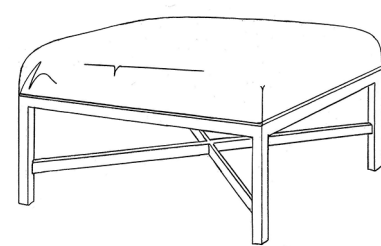

KELLER OTTOMAN

Our Keller Ottoman has a wood frame and X-stretcher base which adds just the right amount of detail. Available in three sizes, these ottomans are perfect for using as a cocktail table, extra seating or as a centerpiece in a family or a living room.

sizes available

7633-M33 33" wide x 33" deep x 18.5" high

7633-M42 42" wide x 42" deep x 18.5" high

7633-M48 48" wide x 48" deep x 18.5" high

standard features

Tight upholstered top

Tapered legs with X-stretcher

COM yardage

7633-M33:

1.5 yard of plain 54" fabric

2 yards for repeat of 2-14"

2.5 yards for repeat of 15-27"

3 yards for repeat of 28-36"

*Add 1.5 yards to above measurements for 7633-M42.

*Add 2.5 yards to above measurements for 7633-M48.

For larger repeats, please call for yardage requirements.

finish options

Available in standard or premium wood finishes or

Benjamin Moore paint colors

as shown

7633-M42

Fabric: F92933, Kasai in Harvest Gold from Paramount

Ash premium painted finish

7633-M33