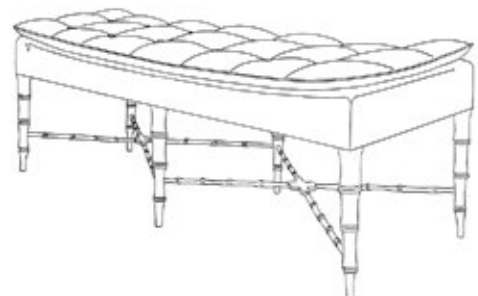

PRESTON OTTOMAN & BENCH

The Preston Ottoman and Benches have personality plus with bamboo-style legs and stretchers, in addition to the shapely seat with covered buttons. The pillow top style cushion provides an extra layer of comfort for seating or relaxing with your feet up.

sizes available

7775-M24 24" wide x 16" deep x 17" high

7775-M46 46" wide x 16" deep x 17" high

standard features

Saddle seat with pillow top and covered buttons

Self-welting at base and on cushion

Turned bamboo-style leg with stretchers

COM yardage

7775-M24:

1.5 yards of plain 54" fabric

2 yards for repeat of 2-14"

2.5 yards for repeat of 15-27"

3 yards for repeat of 28-36"

*Add 1.5 yards to above measurements for 7775-M46.

For larger repeats, please call for yardage requirements.

finish options

Available in standard or premium wood finishes or

Benjamin Moore paint colors

as shown

7775-M24

Fabric: F89276, Marathon in Green from Avalon Prints

Fruitwood standard wood finish

7775-M46*