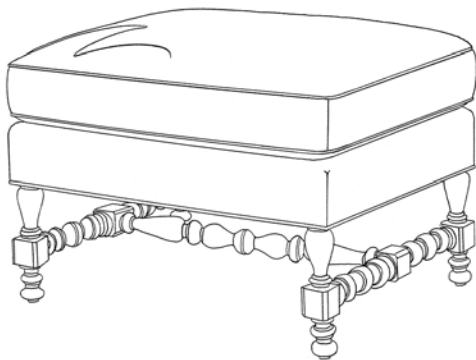

THIBAUT

SALEM OTTOMAN

7730-M27

The Jacobean stretcher base is certainly the defining feature of the Salem Ottoman, an ideal companion to the Salem Chair 7730-C30. The unique legs and stretchers have been carefully turned and crafted to add a note of English tradition to this ottoman. Customize the base with your choice of wood stains for authenticity.

dimensions

27" wide x 21" deep x 19.5" high

standard features

Semi-attached cushion top
Self-welting
Jacobean legs and stretchers

COM yardage

3.5 yards of plain 54" fabric
4 yards for repeat of 2-14"
4.5 yards for repeat of 15-27"
5 yards for repeat of 28-36"
For larger repeats, please call for yardage requirements.

finish options

Available in standard or premium wood finishes or Benjamin Moore paint colors

companion pieces

Salem Chair 7730-C30

7730-M27

SOUTHAMPTON OTTOMAN

7762-M32

Wider and taller and deeper than most other styles, the Southampton Ottoman will showcase a great fabric on the waterfall skirt. The ample size of this ottoman makes it a good choice to place between two facing arm chairs in a bedroom or in a family room reading corner. Casters are attached beneath the skirt, making it easy to push this ottoman around the room.

dimensions

32" wide x 26" deep x 19" high

standard features

Semi-attached cushion top
Self-welting
Waterfall skirt
Rolling casters

COM yardage

5 yards of plain 54" fabric
5.5 yards for repeat of 2-14"
6 yards for repeat of 15-27"
6.5 yards for repeat of 28-36"
For larger repeats, please call for yardage requirements.