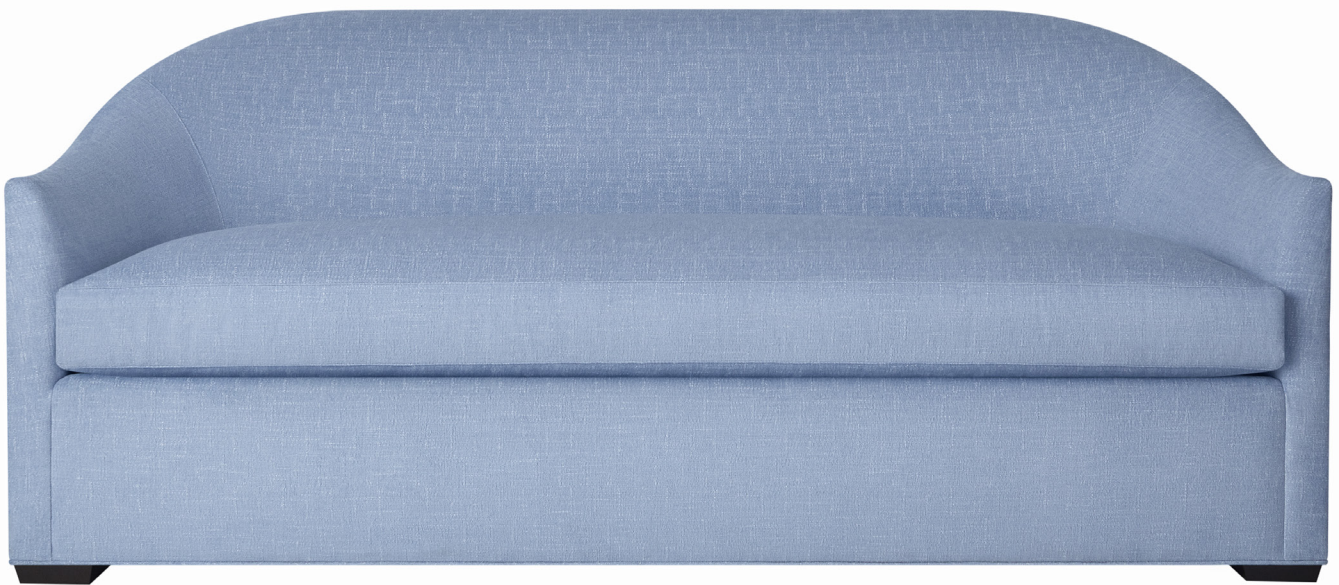

### *dimensions*

OUTSIDE: 78.5" wide x 34.5" deep x 34.5" high

INSIDE: 71" wide x 22" deep x 14" high

SEAT HEIGHT: 20"

ARM HEIGHT: 24"

### *standard size also available*

1540-S90: 90" wide x 34.5" deep x 34.5" high

## HARPER SOFA WITH UPHOLSTERED BASE

1540-S78

The Harper Sofa is a lovely landing spot to enjoy cocktails and conversations due to its smaller size. This style is offered with an exposed wood leg or upholstered base and flared arms. The sofa is offered in two sizes, 78" (one cushion) and 90" (two cushions).