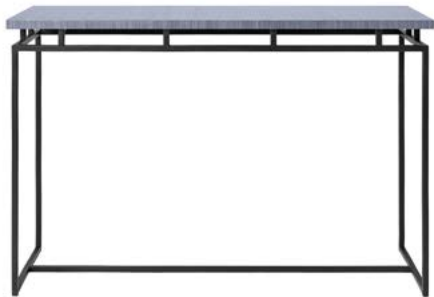

7878-WRAPPED CONSOLE
WITH METAL BASE

as shown

50" wide x 18" deep x 33" high
Wrapped in T24095 Tabacon Abaca in Slate from
Grasscloth Resource Vol. 5
T02 Black Pewter standard metal finish