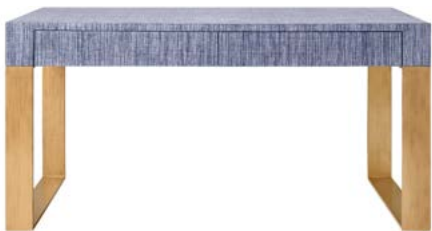

Grasscloth Wrapped
Occasional Furniture

THIBAUT

FINE FURNITURE

Make it *your own*

Custom design *made easy*

- 1 Choose** from a selection of classic frames, OR provide us with a sketch of your design.
- 2 Select** from over 300 Thibaut grasscloth, natural fiber, or embossed vinyl wallcoverings.
- 3 Enjoy** your new, truly one-of-a-kind piece!
 - Standard sizes available or fully customizable by the inch.
 - Add drawers, shelves, doors or a clear glass top.
 - Choose from Thibaut hardware or provide your own.
 - Select from an assortment of nail heads for your custom design.

MIRRORS

THIBAUT

FINE FURNITURE

7869-WRAPPED
MIRROR

as shown

36" square x 1.5" deep

Wrapped in T5034

Shang Extra Fine Sisal in Grey
from Grasscloth Resource Vol. 6