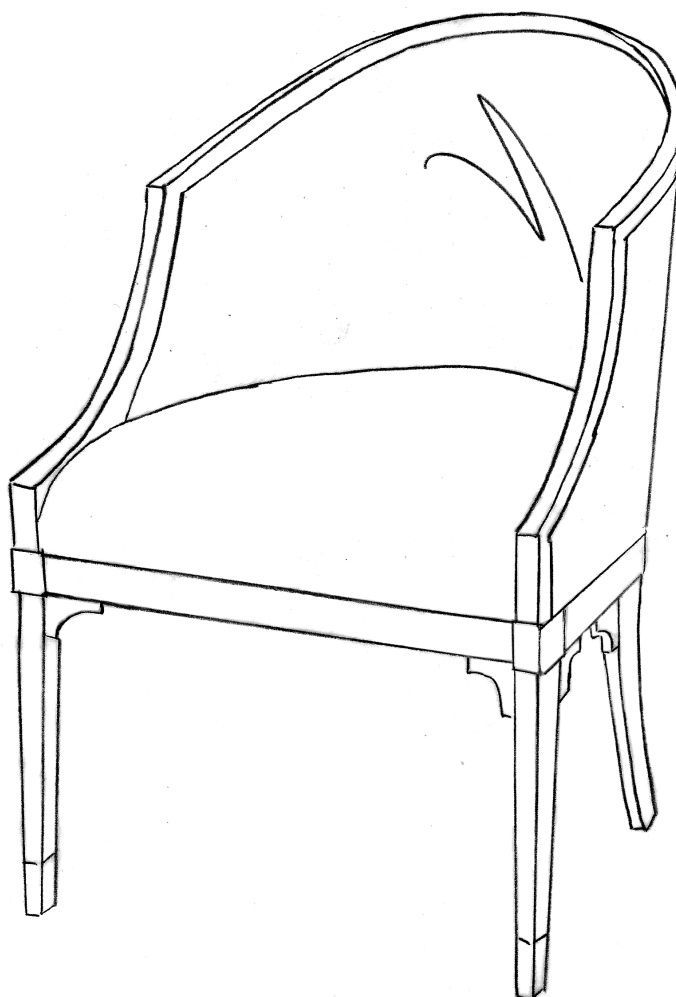

## LARKHILL CHAIR

1550-C28

### *dimensions*

OUTSIDE: 28" wide x 30" deep x 33" high

INSIDE: 28" wide x 22" deep x 14" high

SEAT HEIGHT: 19"

ARM HEIGHT: 27"

## LARKILL CHAIR

1550-C28

Larkhill is an idyllic occasional chair with a barrel back and exposed wood frame, based on an antique frame. The tapered legs highlight sophisticated fretwork detail at the base of the seat.