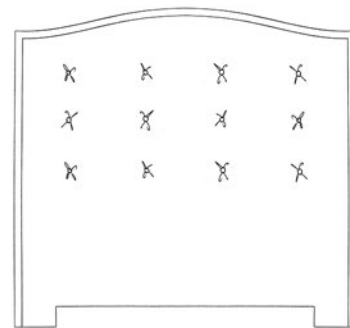

*Button backed option available,
please call for price and yardage*