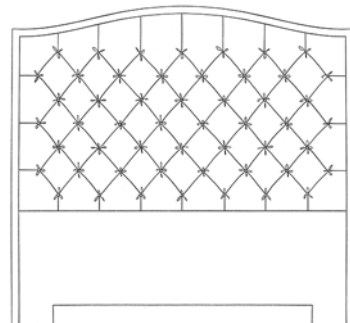

THIBAUT

SPENCER HEADBOARD

sizes available

7801-H62 Queen: 65" wide x 60" high x 3" deep

7801-H81 King: 81" wide x 60" high x 3" deep

7801-H62
and 7800-B65

SPENCER HEADBOARD

The subtly curved camel back shape of this upholstered headboard is beautifully framed with a slender wood profile, creating a refined style that is suitable for both modern and traditional bedrooms. All headboards have upholstered legs, pre-drilled with bolt holes to attach to a metal bed frame, or for a complete look, with our Classic Upholstered Bed Base or Classic Wood Bed Base, in the coordinating size.

sizes available

7801-H62 Queen: 65" wide x 60" high x 3" deep

7801-H81 King: 81" wide x 60" high x 3" deep

standard features

Legs upholstered in matching fabric

Self-welting at inside edge of frame

Pre-drilled screw holes on upholstered legs for easy attachment to bed frame

7801-H62 and 7800-B65

Fabric: AF10202, Bleach in Neutral from Anna French Linens

French Gray premium wood finish

Queen Headboard shown with Classic Wood Bed Base 7800-B65

7801-H62

*Button backed option available,
please call for price and yardage*