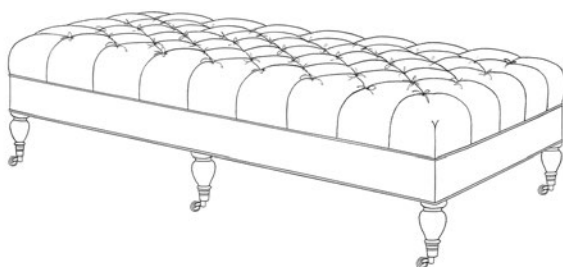

KENSINGTON OTTOMAN & BENCH

Tufted ottomans are widely available, but few have the perfect proportions of the Kensington Ottoman and Benches. The three sizes are just right for serving as a coffee table or at the end of a bed, in a foyer, library or by a fireplace.

sizes available

7772-M33 33" wide x 33" deep x 18" high

7772-M48 48" wide x 33" deep x 18" high

7772-M64 64" wide x 33" deep x 18" high

standard features

Diamond tufted top

Self-welting

Turned legs with casters and ferrules

COM yardage

7772-M33:

3 yards of plain 54" fabric

3.5 yards for repeat of 2-14"

4 yards for repeat of 15-27"

4.5 yards for repeat of 28-36"

*Add 1.5 yards to above measurements for 7772-M48.

*Add 2 yards to above measurements for 7772-M64.

For larger repeats, please call for yardage requirements.

finish options

Available in standard or premium wood finishes or

Benjamin Moore paint colors

as shown

7772-M33

Fabric: W7281, Tanzania in Wheat from Anniversary Wovens

Optional nail head trim: French Natural #9 above welt

at base, spaced every other one

Antique Brass casters and ferrules

Light Antique standard wood finish

7772-M64*