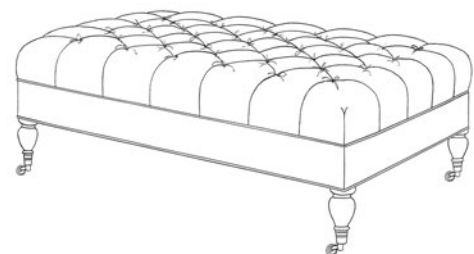

KENSINGTON OTTOMAN & BENCH

Tufted ottomans are widely available, but few have the perfect proportions of the Kensington Ottoman and Benches. The three sizes are just right for serving as a coffee table or at the end of a bed, in a foyer, library or by a fireplace.

sizes available

7772-M33 33" wide x 33" deep x 18" high

7772-M48 48" wide x 33" deep x 18" high

7772-M64 64" wide x 33" deep x 18" high

standard features

Diamond tufted top

Self-welting

Turned legs with casters and ferrules

COM yardage

7772-M33:

3 yards of plain 54" fabric

3.5 yards for repeat of 2-14"

4 yards for repeat of 15-27"

4.5 yards for repeat of 28-36"

*Add 1.5 yards to above measurements for 7772-M48.

*Add 2 yards to above measurements for 7772-M64.

For larger repeats, please call for yardage requirements.

finish options

Available in standard or premium wood finishes or

Benjamin Moore paint colors

as shown

7772-M33

Fabric: W7281, Tanzania in Wheat from Anniversary Wovens

Optional nail head trim: French Natural #9 above welt

at base, spaced every other one

Antique Brass casters and ferrules

Light Antique standard wood finish

7772-M48*