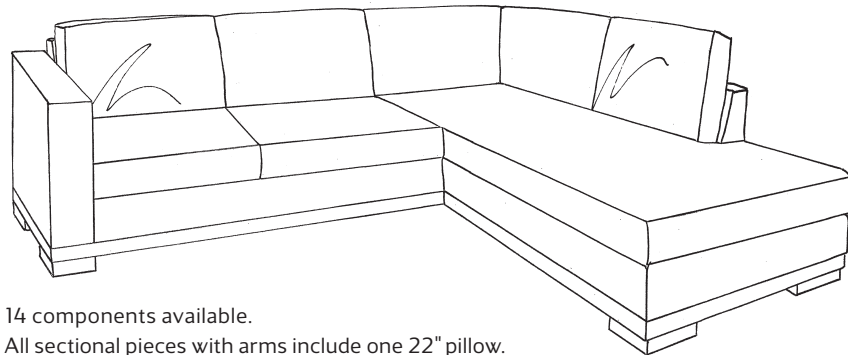

BELMONT SECTIONAL

14 components available.
All sectional pieces with arms include one 22" pillow.

	Style Name	Style No.
	RIGHT ARM SOFA	1536-RAS
	LEFT ARM SOFA	1536-LAS
	OVERALL: 98W x 38D x 34H INSIDE: 90W x 23D x 15H SEAT HEIGHT: 19 ARM HEIGHT: 26.5	
	RIGHT ARM CHAISE	1536-RACH
	LEFT ARM CHAISE	1536-LACH
	OVERALL: 38W x 62D x 34H INSIDE: 23W x 49D x 15H SEAT HEIGHT: 19 ARM HEIGHT: 26.5	
	RIGHT ARM LOVESEAT	1536-RALS
	LEFT ARM LOVESEAT	1536-LALS
	OVERALL: 68W x 38D x 34H INSIDE: 60W x 23D x 15H SEAT HEIGHT: 19 ARM HEIGHT: 26.5	
	RIGHT CORNER LEFT ARM SOFA	1536-RCLAS
	LEFT CORNER RIGHT ARM SOFA	1536-LCRAS
	OVERALL: 106W x 38D x 34H INSIDE: 83W x 23D x 15H SEAT HEIGHT: 19 ARM HEIGHT: 26.5	
	RIGHT CORNER BUMPER SOFA	1536-RCBS
	LEFT CORNER BUMPER SOFA	1536-LCBS
	OVERALL: 90W x 38D x 34H INSIDE: 75W x 23D x 15H SEAT HEIGHT: 19	

BELMONT SECTIONAL

Style Name

CORNER

OVERALL: 38W x 38D x 34H

INSIDE: 23W x 23D x 15H

SEAT HEIGHT: 19

Style No.

1536-CR

ARMLESS 1 SEAT

OVERALL: 30W x 38D x 34H

INSIDE: 23D x 15H

SEAT HEIGHT: 19

1536-1ALS

ARMLESS 2 SEAT

OVERALL: 60W x 38D x 34H

INSIDE: 23D x 15H

SEAT HEIGHT: 19

1536-2ALS

ARMLESS 3 SEAT

OVERALL: 90W x 38D x 34H

INSIDE: 23D x 15H

SEAT HEIGHT: 19

1536-3ALS

COM yardage