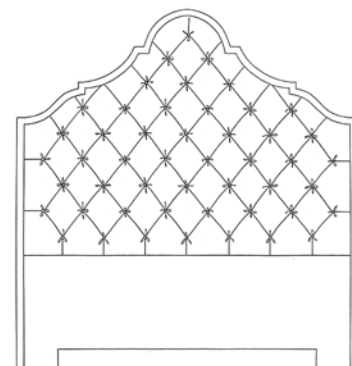

THIBAUT

WINDSOR HEADBOARD

sizes available

7802-H65 Queen: 65" wide x 68.5" high x 3" deep

7802-H81 King: 80.5" wide x 68.5" high x 3" deep

7802-H65
and 7799-B65

WINDSOR HEADBOARD

The graceful curves of this upholstered headboard are framed in hardwood, which creates a lovely silhouette when placed against a bedroom wall. The frame provides an opportunity to add an accent of color in a painted or premium finish, and buttons or tufting can also be added for a more dressed up look. All headboards have upholstered legs, pre-drilled with bolt holes to attach to a metal bed frame, or for a complete look, with our Classic Upholstered Bed Base or Classic Wood Bed Base, in the coordinating size.

sizes available

7802-H65 Queen: 65" wide x 68.5" high x 3" deep

7802-H81 King: 80.5" wide x 68.5" high x 3" deep

standard features

Legs upholstered in matching fabric

Self-welting at inside edge of frame

Pre-drilled screw holes on upholstered legs for easy attachment to bed frame

7802-H65 and 7799-B65

Fabric: AF10202, Bleach in Neutral from Anna French Linens

French Gray premium wood finish

Queen Headboard shown with Classic Upholstered Bed Base 7799-B65

7802-H65

Button backed option available, please call for price and yardage